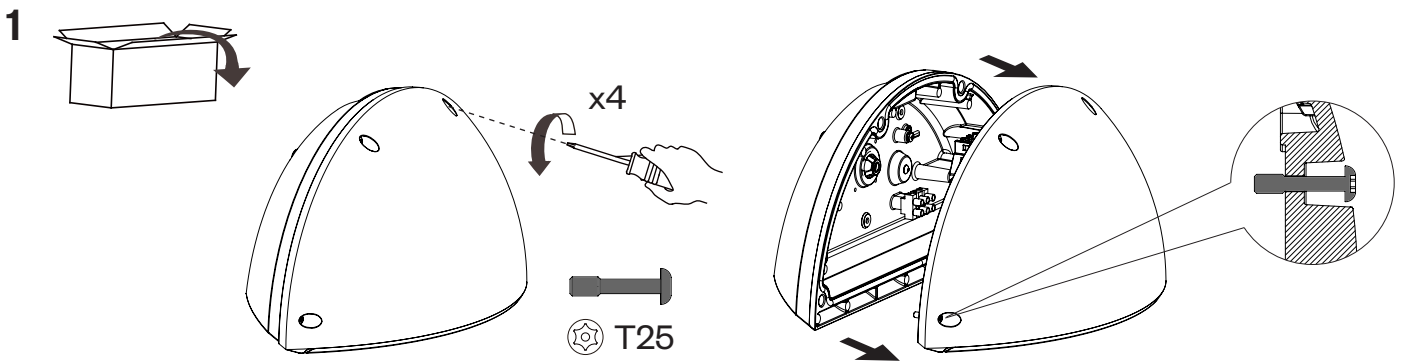

Installation Instructions

! IMPORTANT

IP66 IK10   

230VAC 50Hz

- DISCONNECT ELECTRICAL SUPPLY BEFORE INSTALLATION OR SERVICING.
- THIS PRODUCT MUST BE EARTHED.
- THIS PRODUCT IS DESIGNED TO OPERATE OUTDOORS. IF REQUIRED TO BE USED INDOORS PLEASE CONSULT DW WINDSOR.
- THE LIGHT SOURCE FITTED IN THIS LUMINAIRE SHALL ONLY BE REPLACED BY DW WINDSOR
- DO NOT LOOK DIRECTLY AT LED LIGHT SOURCE (NON-OPAL VERSION)
- THE LUMINAIRE SHOULD BE POSITIONED SO THAT PROLONGED STARING INTO THE LUMINAIRE AT DISTANCE CLOSER THAN XM IS PREVENTED

Product Details

	Max. Weight (kg)
Sephora Wall	3.0
Sephora Wall with Emergency	3.8

	Power Ranges (Watts)
16 LED	12 - 37W

3

4

5

6