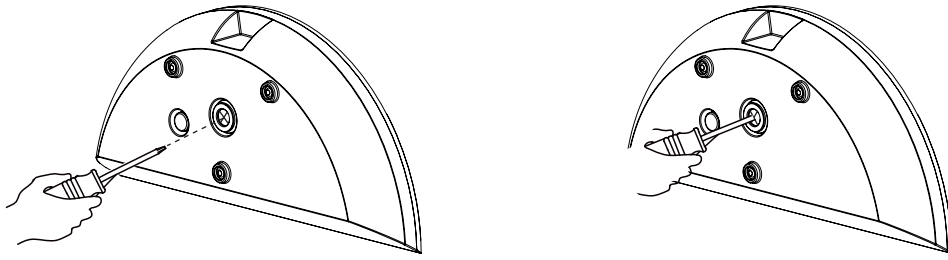

Installation Instructions

! IMPORTANT

IP66 IK10   

230VAC 50Hz

- DISCONNECT ELECTRICAL SUPPLY BEFORE INSTALLATION OR SERVICING.
- THIS PRODUCT MUST BE EARTHED.
- THIS PRODUCT IS DESIGNED TO OPERATE OUTDOORS. IF REQUIRED TO BE USED INDOORS PLEASE CONSULT DW WINDSOR.
- THE LIGHT SOURCE FITTED IN THIS LUMINAIRE SHALL ONLY BE REPLACED BY DW WINDSOR
- DO NOT LOOK DIRECTLY AT LED LIGHT SOURCE (NON-OPAL VERSION)
- THE LUMINAIRE SHOULD BE POSITIONED SO THAT PROLONGED STARING INTO THE LUMINAIRE AT DISTANCE CLOSER THAN XM IS PREVENTED

Product Details

	Max. Weight (kg)
Sephora Wall	3.0
Sephora Wall with Emergency	3.8

	Power Ranges (Watts)
16 LED	12 - 37W

3

4

5

6