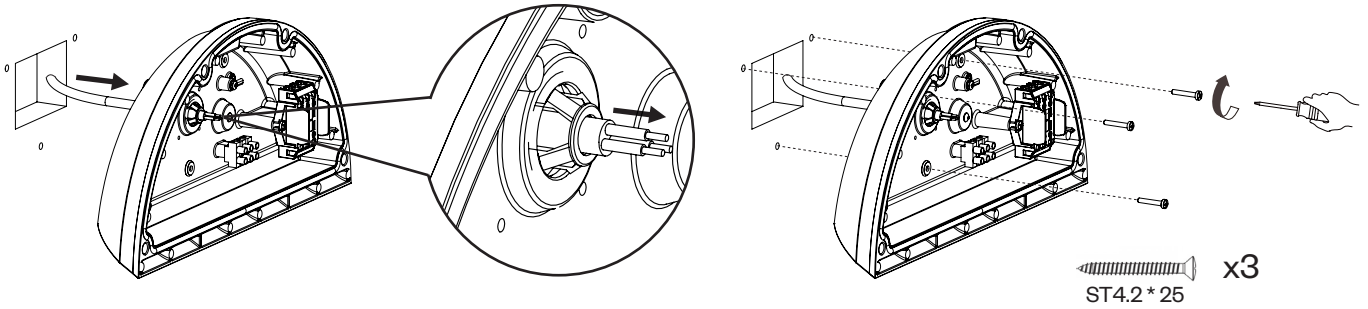

Installation Instructions

! IMPORTANT

IP66 IK10   

230VAC 50Hz

- DISCONNECT ELECTRICAL SUPPLY BEFORE INSTALLATION OR SERVICING.
- THIS PRODUCT MUST BE EARTHED.
- THIS PRODUCT IS DESIGNED TO OPERATE OUTDOORS. IF REQUIRED TO BE USED INDOORS PLEASE CONSULT DW WINDSOR.
- THE LIGHT SOURCE FITTED IN THIS LUMINAIRE SHALL ONLY BE REPLACED BY DW WINDSOR
- DO NOT LOOK DIRECTLY AT LED LIGHT SOURCE (NON-OPAL VERSION)
- THE LUMINAIRE SHOULD BE POSITIONED SO THAT PROLONGED STARING INTO THE LUMINAIRE AT DISTANCE CLOSER THAN XM IS PREVENTED

Product Details

	Max. Weight (kg)
Sephora Wall	3.0
Sephora Wall with Emergency	3.8

	Power Ranges (Watts)
16 LED	12 - 37W

3

4

5

6