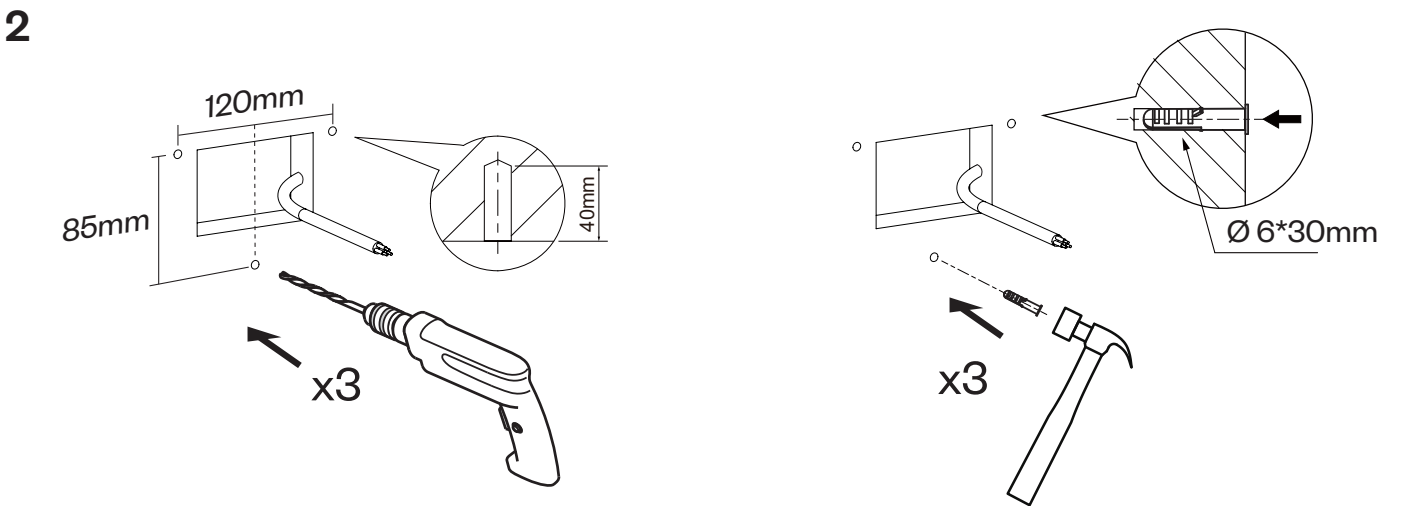

Installation Instructions

! IMPORTANT

IP66 IK10   

230VAC 50Hz

- DISCONNECT ELECTRICAL SUPPLY BEFORE INSTALLATION OR SERVICING.
- THIS PRODUCT MUST BE EARTHED.
- THIS PRODUCT IS DESIGNED TO OPERATE OUTDOORS. IF REQUIRED TO BE USED INDOORS PLEASE CONSULT DW WINDSOR.
- THE LIGHT SOURCE FITTED IN THIS LUMINAIRE SHALL ONLY BE REPLACED BY DW WINDSOR
- DO NOT LOOK DIRECTLY AT LED LIGHT SOURCE (NON-OPAL VERSION)
- THE LUMINAIRE SHOULD BE POSITIONED SO THAT PROLONGED STARING INTO THE LUMINAIRE AT DISTANCE CLOSER THAN XM IS PREVENTED

Product Details

	Max. Weight (kg)
Sephora Wall	3.0
Sephora Wall with Emergency	3.8

	Power Ranges (Watts)
16 LED	12 - 37W

3

4

5

6