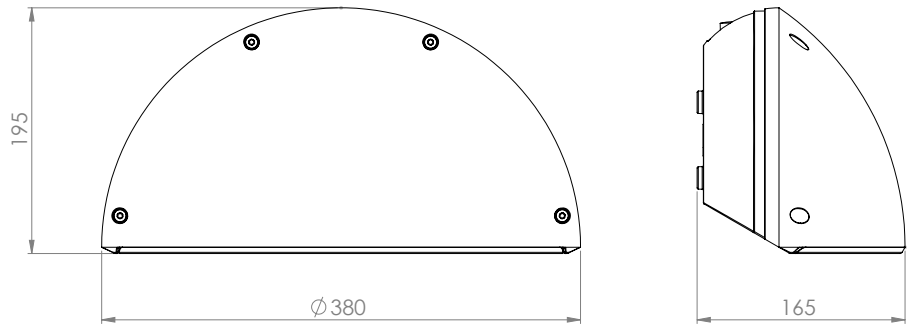

Installation Instructions

! IMPORTANT

IP66 IK10   

230VAC 50Hz

- DISCONNECT ELECTRICAL SUPPLY BEFORE INSTALLATION OR SERVICING.
- THIS PRODUCT MUST BE EARTHED.
- THIS PRODUCT IS DESIGNED TO OPERATE OUTDOORS. IF REQUIRED TO BE USED INDOORS PLEASE CONSULT DW WINDSOR.
- THE LIGHT SOURCE FITTED IN THIS LUMINAIRE SHALL ONLY BE REPLACED BY DW WINDSOR
- DO NOT LOOK DIRECTLY AT LED LIGHT SOURCE (NON-OPAL VERSION)
- THE LUMINAIRE SHOULD BE POSITIONED SO THAT PROLONGED STARING INTO THE LUMINAIRE AT DISTANCE CLOSER THAN XM IS PREVENTED

Product Details

	Max. Weight (kg)
Sephora Wall	3.0
Sephora Wall with Emergency	3.8

	Power Ranges (Watts)
16 LED	12 - 37W

3

4

5

6