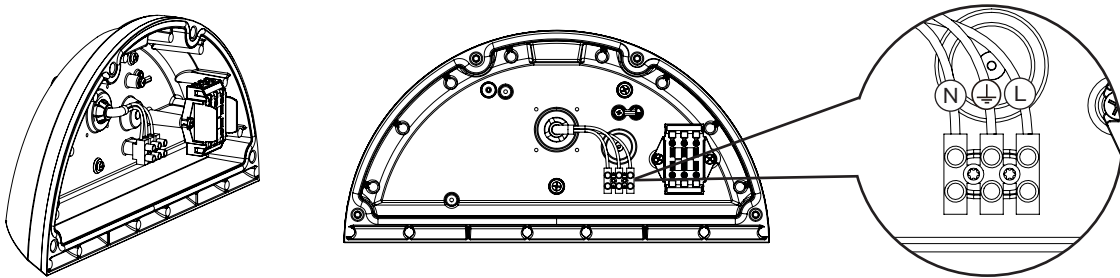

Installation Instructions

! IMPORTANT

IP66 IK10   

230VAC 50Hz

- DISCONNECT ELECTRICAL SUPPLY BEFORE INSTALLATION OR SERVICING.
- THIS PRODUCT MUST BE EARTHED.
- THIS PRODUCT IS DESIGNED TO OPERATE OUTDOORS. IF REQUIRED TO BE USED INDOORS PLEASE CONSULT DW WINDSOR.
- THE LIGHT SOURCE FITTED IN THIS LUMINAIRE SHALL ONLY BE REPLACED BY DW WINDSOR
- DO NOT LOOK DIRECTLY AT LED LIGHT SOURCE (NON-OPAL VERSION)
- THE LUMINAIRE SHOULD BE POSITIONED SO THAT PROLONGED STARING INTO THE LUMINAIRE AT DISTANCE CLOSER THAN XM IS PREVENTED

Product Details

	Max. Weight (kg)
Sephora Wall	3.0
Sephora Wall with Emergency	3.8

	Power Ranges (Watts)
16 LED	12 - 37W

3

4

5

6