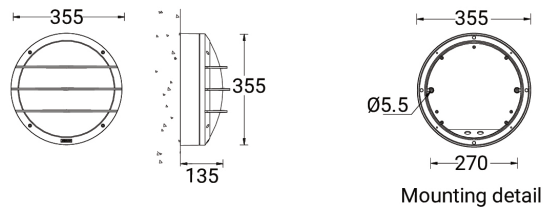

Sandy Large 1

Light symbol

Product color

Product description

Large

Technical information

Lamp	50 LED
Lamp type	LED
Dimming type	1-10V, DALI, On/Off
EEC	A+
Material	Aluminium
Weight	4.0 kg

Luminaire	
Power	27 W
Lumen	1109 - 1161 lm
Efficacy	41 - 43 lm/W
CCT	3000K, 4000K
Drive current	700 mA
Optic	G [114°x102°]