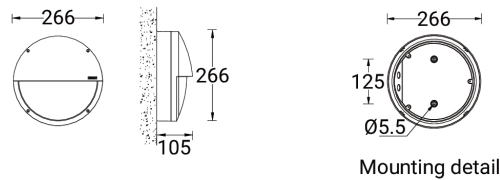

SANDY 3 (SA-31491)

Luminaire structure

- Die-cast aluminium housing and frame pre-treated before powder coating ensuring high corrosion resistance
- Two cable entries for through wiring
- Stainless steel fasteners in grade 316
- Durable silicone rubber gasket
- Opal, impact-resistant, UV-stabilised polycarbonate diffuser
- Integral control gear

Sandy 3

Light symbol

G

Product color

Product description

Small

Technical information

Lamp	40 LED
Lamp type	LED
Dimming type	1-10V, On/Off, DALI
EEC	A+
Material	Aluminium
Weight	2.3 kg

Luminaire	
Power	20 W
Lumen	375 - 395 lm
Efficacy	19 - 20 lm/W
CCT	3000K, 4000K
Drive current	700 mA
Optic	G [114°x107°]

We reserve the right to make technical and design changes.

05:03, 22-01-2020

<https://www.ligman.com/sandy-3-sa-31491/>