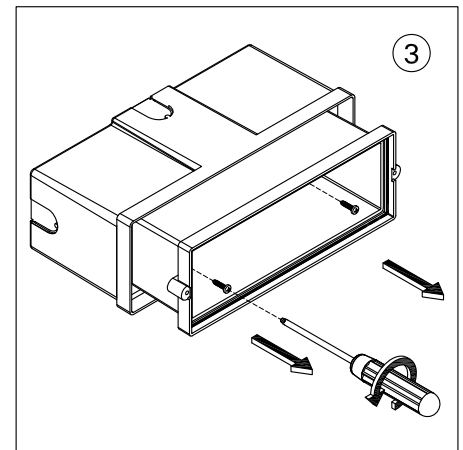

For Installation of Rado 5 recessed location light LED.
Model. RA-40582

Product drawing (dimensions)

CE IP65 IK09 CLASS I

- LIGMAN standard products are supplied with the control gear 220-240V 50/60Hz. The control gear for other voltages and frequencies is available upon request, please consult us for more details.
- LIGMAN luminaires are designed to conform IEC 60598 2-2 standard.