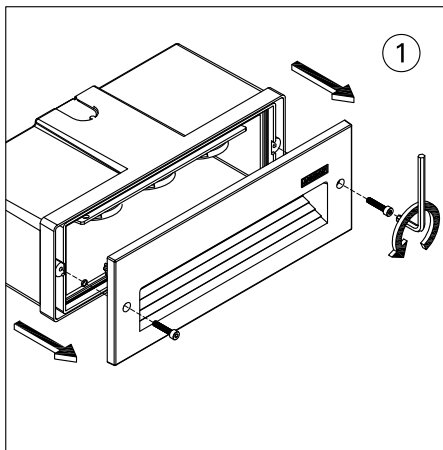

For Installation of Rado 5 recessed location light LED.
Model. RA-40582

Product drawing (dimensions)

CE IP65 IK09 CLASS I

- LIGMAN standard products are supplied with the control gear 220-240V 50/60Hz. The control gear for other voltages and frequencies is available upon request, please consult us for more details.
- LIGMAN luminaires are designed to conform IEC 60598 2-2 standard.