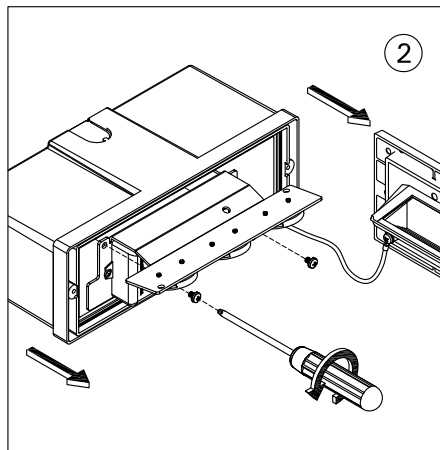

For Installation of Rado 5 recessed location light LED.
Model. RA-40582

Product drawing (dimensions)

CE IP65 IK09 CLASS I

- LIGMAN standard products are supplied with the control gear 220-240V 50/60Hz. The control gear for other voltages and frequencies is available upon request, please consult us for more details.
- LIGMAN luminaires are designed to conform IEC 60598 2-2 standard.