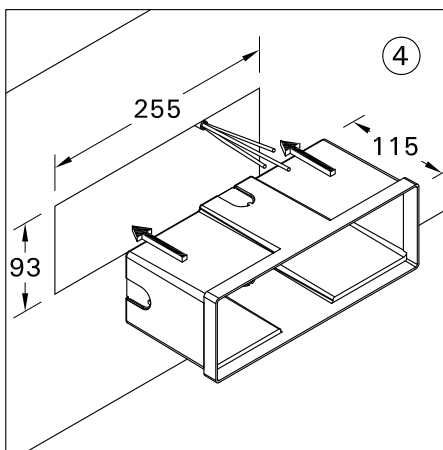

For Installation of Rado 5 recessed location light LED.
Model. RA-40582

Product drawing (dimensions)

CE IP65 IK09 CLASS I

- LIGMAN standard products are supplied with the control gear 220-240V 50/60Hz. The control gear for other voltages and frequencies is available upon request, please consult us for more details.
- LIGMAN luminaires are designed to conform IEC 60598 2-2 standard.