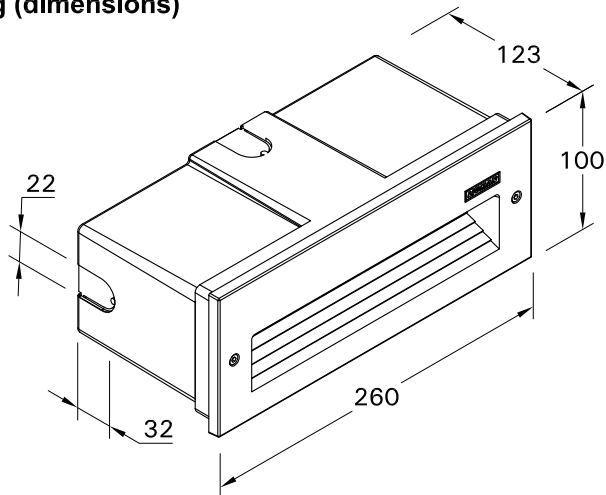

For Installation of Rado 5 recessed location light LED.
Model. RA-40582

Product drawing (dimensions)

CE IP65 IK09 CLASS I

- LIGMAN standard products are supplied with the control gear 220-240V 50/60Hz. The control gear for other voltages and frequencies is available upon request, please consult us for more details.
- LIGMAN luminaires are designed to conform IEC 60598 2-2 standard.