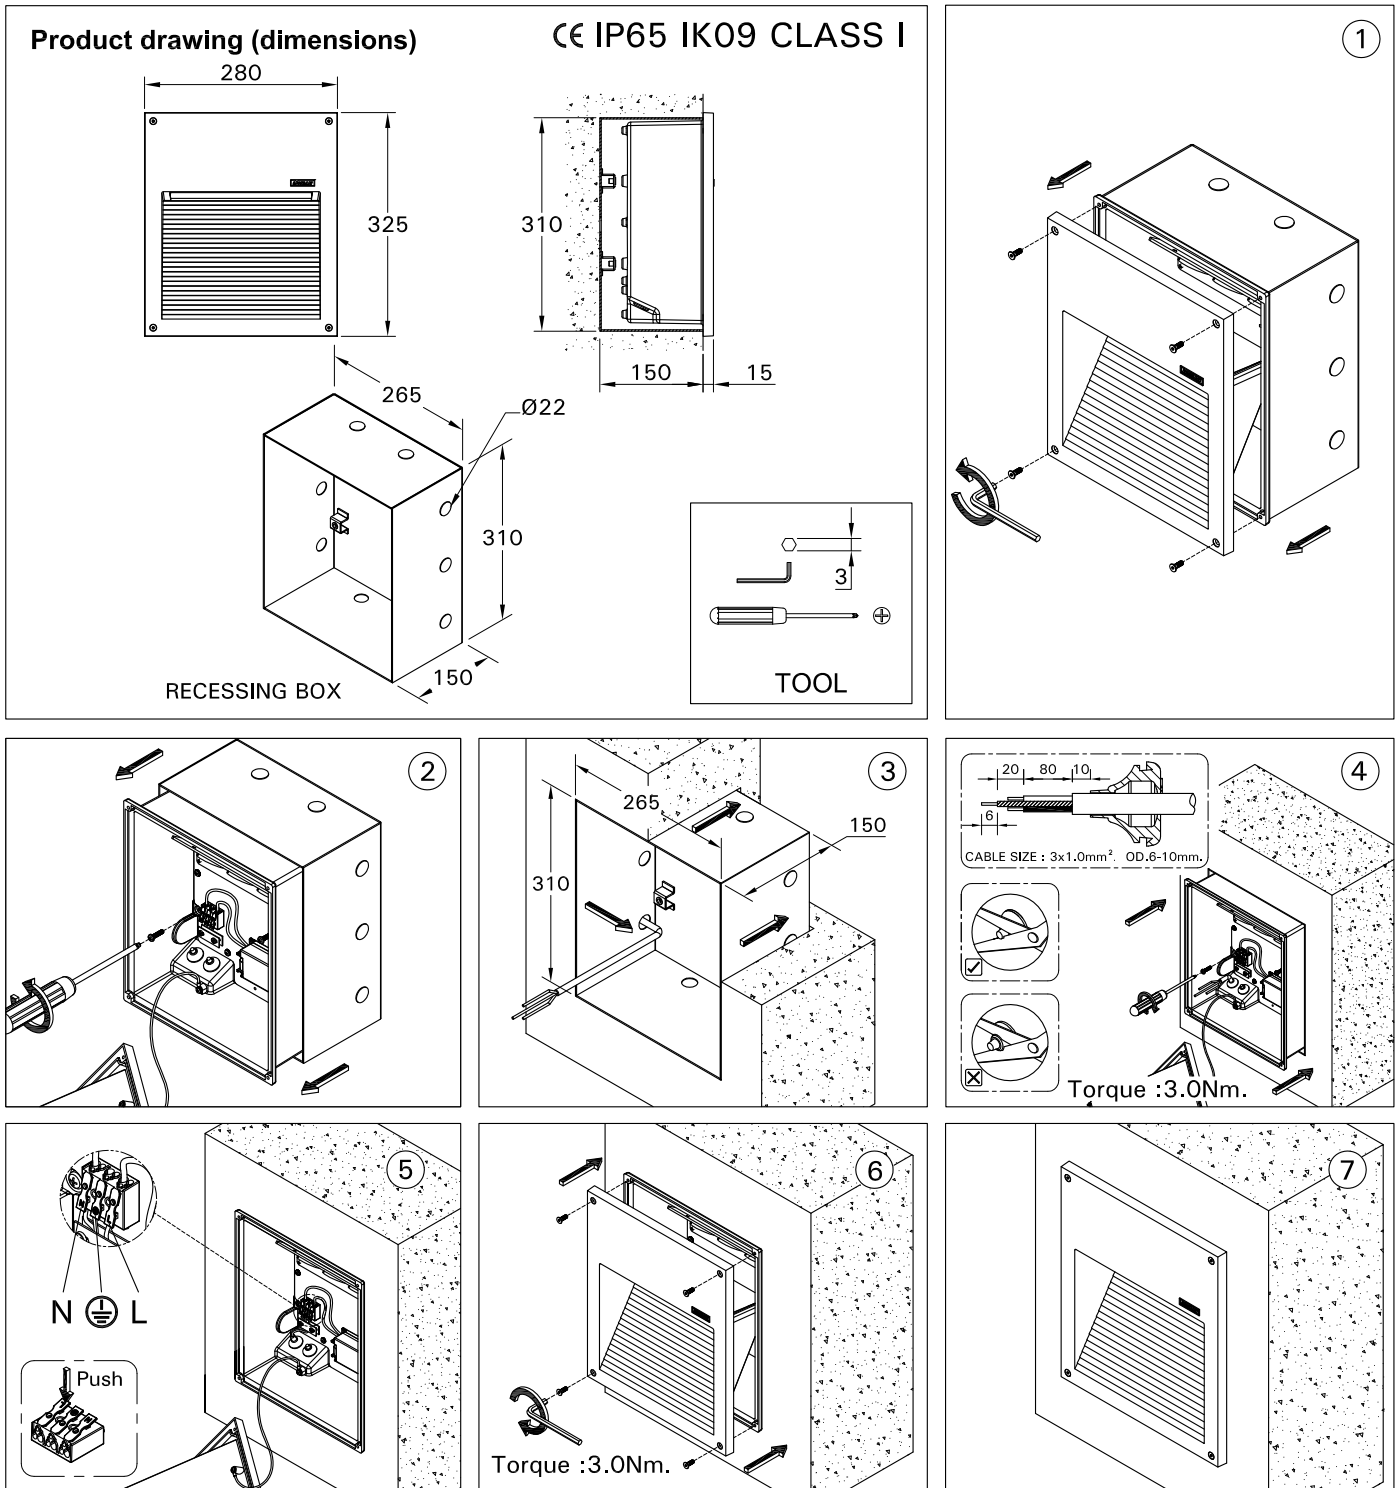

For Installation of Rado 4 recessed location light LED. Model. RA-40562

- LIGMAN standard products are supplied with the control gear 220-240V 50/60Hz. The control gear for other voltages and frequencies is available upon request, please consult us for more details.