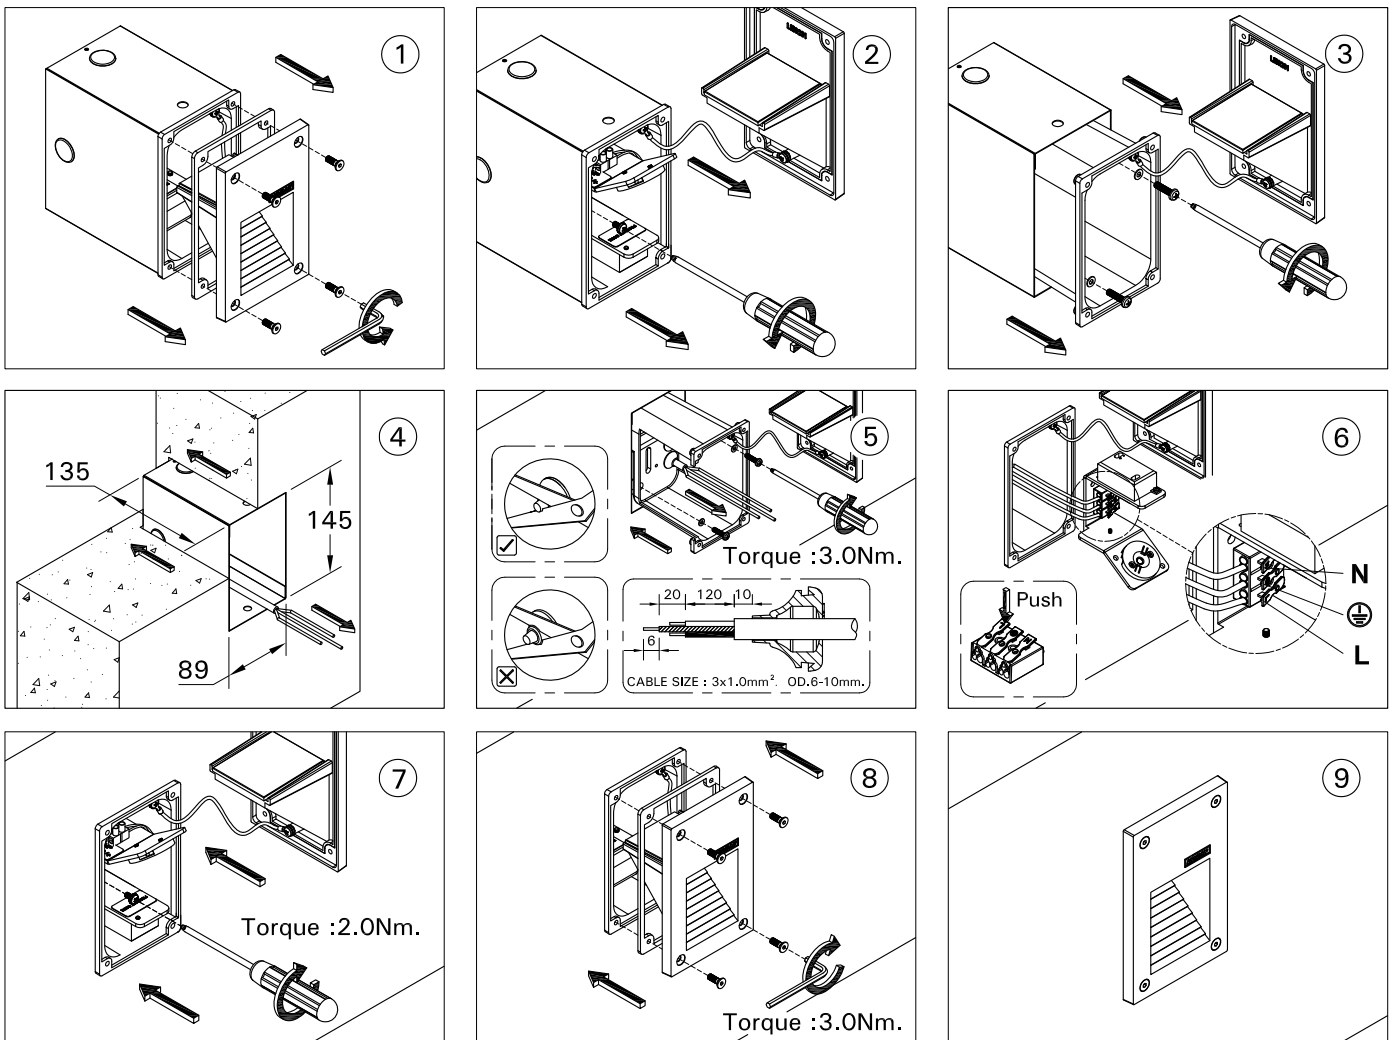

For Installation of Rado 1 recessed location light LED.
Model. RA-40531.

Product drawing (dimensions)

- LIGMAN standard products are supplied with the control gear 220-240V 50/60Hz. The control gear for other voltages and frequencies is available upon request, please consult us for more details.
- LIGMAN luminaires are designed to conform IEC 60598 2-2 standard.