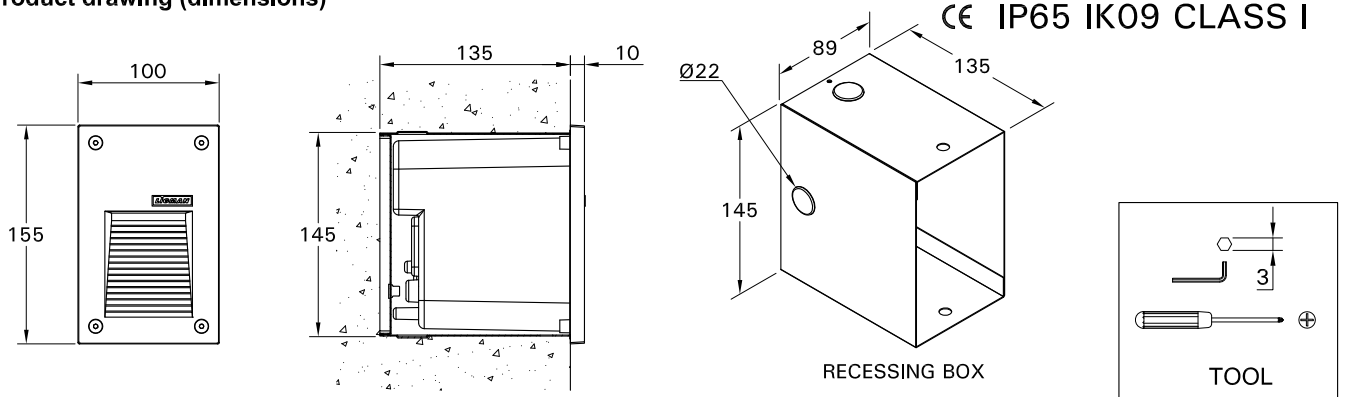

For Installation of Rado 1 recessed location light LED.
Model. RA-40531.

Product drawing (dimensions)

- LIGMAN standard products are supplied with the control gear 220-240V 50/60Hz. The control gear for other voltages and frequencies is available upon request, please consult us for more details.
- LIGMAN luminaires are designed to conform IEC 60598 2-2 standard.