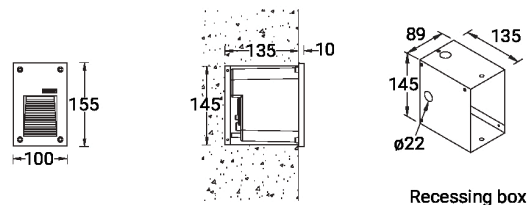

Recessing box