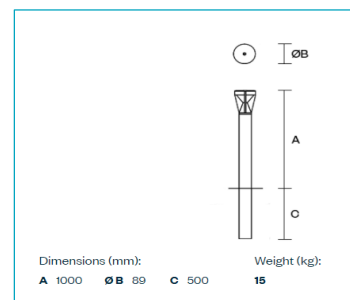

DW Windsor Ltd // Pindar Road, Hoddeson, Hertfordshire EN11 0DX, UK // www.dwwindsor.com

<b>Product Name</b>	Pharola DS
<b>Mounting Options</b>	Root mounted / Flange plate / 1st fix root
<b>Output</b>	up to 1,730lm
<b>Light Source</b>	LED
<b>Colour Temp</b>	3000K / 4000K
<b>CRI</b>	70 (4000K) / 80 (3000K)
<b>Distribution</b>	Symmetric
<b>Number of LEDs</b>	9
<b>Power</b>	20W
<b>Luminaire Efficacy (max)</b>	86lm/W
<b>Electrical Class</b>	Class I (II on request)
<b>Operating Voltage</b>	220-240V
<b>Driver</b>	Tridonic
<b>Drive Current Range</b>	700mA
<b>Lifetime</b>	100,000 (L70)
<b>Operating Temperature</b>	-40°C to 50°C
<b>IP Rating</b>	IP66
<b>IK Rating</b>	IK10
<b>Colour Finish</b>	White RAL 9016 / Black RAL 9005 / Aluminium RAL 9006 / Metallic Grey 9007 / Metallic Dark Grey DB703 / Other RAL colours on request
<b>Housing Material</b>	Galvanised steel (body), die-cast aluminium (head)
<b>Finish</b>	Polyester powder coat
<b>Glazing Material</b>	Polycarbonate
<b>Weight</b>	15kg
<b>Certifications</b>	CE
<b>Control Options</b>	Remote switch

## Additional Information

600mm and 2200mm heights are also available.