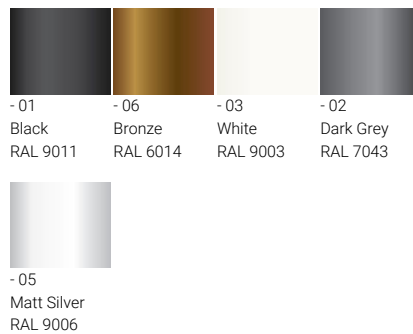

Product color

Product description

With remote driver / remote IP box - Square - Aluminium frame

Technical information

Lamp	7 LED
Lamp type	LED
Dimming type	On/Off, 1-10V, DALI
EEC	A++
Material	Aluminium
Weight	2.8 kg

Luminaire	
Power	33 W
Lumen	2841 - 3320 lm
Efficacy	86 - 101 lm/W
CCT	3000K, 4000K
Drive current	350 mA
Optic	VN [8°]

We reserve the right to make technical and design changes.

10:22, 07-02-2020

<https://www.ligman.com/nikon-4-ni-80535-a/>

EUROPE
LIGMAN EUROPE s.r.o.
VGP Park Ústí nad Labem
P 2 120
40317, Přestanov
Czech Republic
+420 477 071 500
sales.cz@ligman.com

ASIA PACIFIC
LIGMAN Lighting Co.,Ltd.
17/2 Moo4 Monthong
Bangnampreaw
24150, Chachoengsao
Thailand
+66 2 108 6700
info@ligman.com