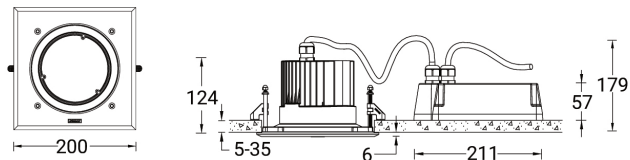

NIKON 4 (NI-80533-A)

Luminaire structure

- Die-cast aluminium housing pre-treated before powder coating ensuring high corrosion resistance
- 6 mm thick front ring is available in stainless steel or aluminium
- Single cable entry
- Stainless steel fasteners in grade 316
- Durable silicone rubber gasket
- Clear toughened glass
- Include control gear for NIKON 5, NIKON 6
- Remote driver is included for NIKON 1, NIKON 2, NIKON 3, NIKON 4
- Remote IP box is included for NIKON 1, NIKON 2, NIKON 3, NIKON 4

Nikon 4

Light symbol

Product color

Product description

With remote driver / remote IP box - Square - Aluminium frame

Technical information

Lamp	24 LED
Lamp type	LED
Dimming type	1-10V, On/Off, DALI
EEC	A+
Material	Aluminium
Weight	2.8 kg

Luminaire	
Power	39 W
Lumen	3794 - 4303 lm
Efficacy	97 - 110 lm/W
CCT	4000K, 3000K
Drive current	500 mA
Optic	N [15°], M [26°], W [45°]

We reserve the right to make technical and design changes.

10:22, 07-02-2020

<https://www.ligman.com/nikon-4-ni-80533-a/>

EUROPE
LIGMAN EUROPE s.r.o.
VGP Park Ústí nad Labem
P 2 120
40317, Přestanov
Czech Republic
+420 477 071 500
sales.cz@ligman.com

ASIA PACIFIC
LIGMAN Lighting Co.,Ltd.
17/2 Moo4 Monthong
Bangnampreaw
24150, Chachoengsao
Thailand
+66 2 108 6700
info@ligman.com