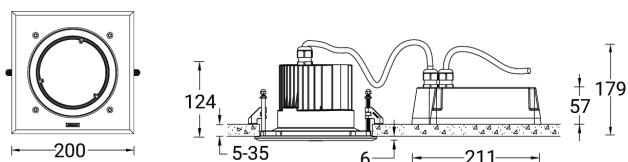

NIKON 4 (NI-80535-S)

Luminaire structure

- Die-cast aluminium housing pre-treated before powder coating ensuring high corrosion resistance
- 6 mm thick front ring is available in stainless steel or aluminium
- Single cable entry
- Stainless steel fasteners in grade 316
- Durable silicone rubber gasket
- Clear toughened glass
- Include control gear for NIKON 5, NIKON 6
- Remote driver is included for NIKON 1, NIKON 2, NIKON 3, NIKON 4
- Remote IP box is included for NIKON 1, NIKON 2, NIKON 3, NIKON 4

Nikon 4

Light symbol

VN

Product color

- 00
Stainless Steel

Product description

With remote driver / remote IP box - Square - Stainless steel frame

Technical information

Lamp	7 LED
Lamp type	LED
Dimming type	1-10V, DALI, On/Off
EEC	A++
Material	Stainless Steel
Weight	2.8 kg

Luminaire	
Power	33 W
Lumen	3091 - 3320 lm
Efficacy	94 - 101 lm/W
CCT	3000K, 4000K
Drive current	350 mA
Optic	VN [8°]