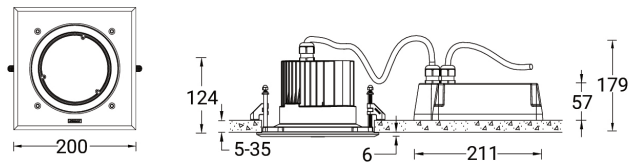

Nikon 4

**Light symbol**

**Product color**

**Product description**

With remote driver / remote IP box - Square - Aluminium frame

**Technical information**

<b>Lamp</b>	18 LED
<b>Lamp type</b>	LED
<b>Dimming type</b>	DALI, On/Off, 1-10V
<b>EEC</b>	A+
<b>Material</b>	Aluminium
<b>Weight</b>	2.5 kg