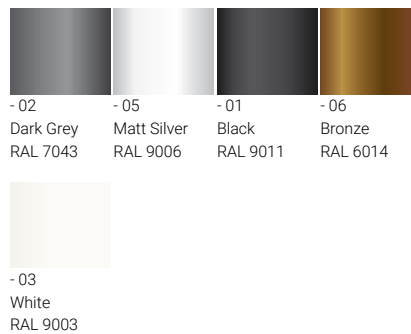

Light symbol

Product color

Product description

With remote driver / remote IP box - Square - Aluminium frame

Technical information

Lamp	24 LED
Lamp type	LED
Dimming type	1-10V, On/Off, DALI
EEC	A+
Material	Aluminium
Weight	2.8 kg

Luminaire	
Power	39 W
Lumen	3794 - 4303 lm
Efficacy	97 - 110 lm/W
CCT	4000K, 3000K
Drive current	500 mA
Optic	N [15°], M [26°], W [45°]

We reserve the right to make technical and design changes.

10:22, 07-02-2020

<https://www.ligman.com/nikon-4-ni-80533-a/>

EUROPE
LIGMAN EUROPE s.r.o.
VGP Park Ústí nad Labem
P 2 120
40317, Přestanov
Czech Republic
+420 477 071 500
sales.cz@ligman.com

ASIA PACIFIC
LIGMAN Lighting Co.,Ltd.
17/2 Moo4 Monthong
Bangnampreaw
24150, Chachoengsao
Thailand
+66 2 108 6700
info@ligman.com