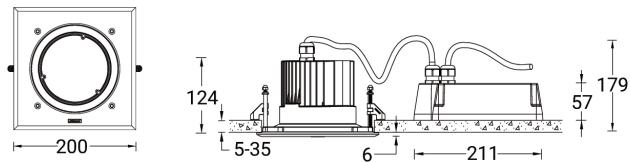

NIKON 4 (NI-80531-S)

Luminaire structure

- Die-cast aluminium housing pre-treated before powder coating ensuring high corrosion resistance
- 6 mm thick front ring is available in stainless steel or aluminium
- Single cable entry
- Stainless steel fasteners in grade 316
- Durable silicone rubber gasket
- Clear toughened glass
- Include control gear for NIKON 5, NIKON 6
- Remote driver is included for NIKON 1, NIKON 2, NIKON 3, NIKON 4
- Remote IP box is included for NIKON 1, NIKON 2, NIKON 3, NIKON 4

Nikon 4

Light symbol

Product color

Product description

With remote driver / remote IP box - Square - Stainless steel frame

Technical information

Lamp	18 LED
Lamp type	LED
Dimming type	On/Off, DALI, 1-10V
EEC	A+
Material	Stainless Steel
Weight	2.8 kg

Luminaire	
Power	29 W
Lumen	2689 - 3144 lm
Efficacy	93 - 108 lm/W
CCT	3000K, 4000K
Drive current	500 mA
Optic	N [15°], M [27°], W [44°]