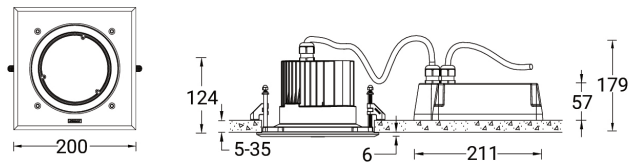

NIKON 4 (NI-80533-S)

Luminaire structure

- Die-cast aluminium housing pre-treated before powder coating ensuring high corrosion resistance
- 6 mm thick front ring is available in stainless steel or aluminium
- Single cable entry
- Stainless steel fasteners in grade 316
- Durable silicone rubber gasket
- Clear toughened glass
- Include control gear for NIKON 5, NIKON 6
- Remote driver is included for NIKON 1, NIKON 2, NIKON 3, NIKON 4
- Remote IP box is included for NIKON 1, NIKON 2, NIKON 3, NIKON 4

Nikon 4

Light symbol

Product color

Product description

With remote driver / remote IP box - Square - Stainless steel frame

Technical information

Lamp	24 LED
Lamp type	LED
Dimming type	DALI, On/Off, 1-10V
EEC	A+
Material	Stainless Steel
Weight	2.8 kg

Luminaire	
Power	39 W
Lumen	3794 - 4303 lm
Efficacy	97 - 110 lm/W
CCT	3000K, 4000K
Drive current	500 mA
Optic	N [15°], M [26°], W [45°]