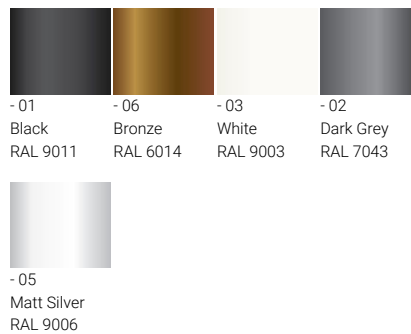

Light symbol

Product color

Product description

With remote driver / remote IP box - Round - Aluminium frame

Technical information

Lamp	24 LED
Lamp type	LED
Dimming type	DALI, On/Off, 1-10V
EEC	A+
Material	Aluminium
Weight	2.3 kg

Luminaire	
Power	39 W
Lumen	3794 - 4303 lm
Efficacy	97 - 110 lm/W
CCT	3000K, 4000K
Drive current	500 mA
Optic	N [15°], M [26°], W [45°]

We reserve the right to make technical and design changes.

08:49, 07-02-2020

<https://www.ligman.com/nikon-3-ni-80523-a/>

EUROPE
LIGMAN EUROPE s.r.o.
VGP Park Ústí nad Labem
P 2 120
40317, Přestanov
Czech Republic
+420 477 071 500
sales.cz@ligman.com

ASIA PACIFIC
LIGMAN Lighting Co.,Ltd.
17/2 Moo4 Monthong
Bangnampreaw
24150, Chachoengsao
Thailand
+66 2 108 6700
info@ligman.com