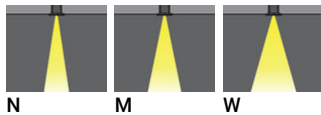

Light symbol