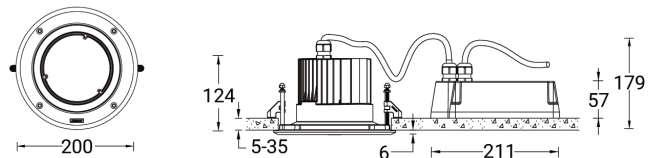

NIKON 3 (NI-80523-S)

Luminaire structure

- Die-cast aluminium housing pre-treated before powder coating ensuring high corrosion resistance
- 6 mm thick front ring is available in stainless steel or aluminium
- Single cable entry
- Stainless steel fasteners in grade 316
- Durable silicone rubber gasket
- Clear toughened glass
- Include control gear for NIKON 5, NIKON 6
- Remote driver is included for NIKON 1, NIKON 2, NIKON 3, NIKON 4
- Remote IP box is included for NIKON 1, NIKON 2, NIKON 3, NIKON 4

Nikon 3

Light symbol

Product color

Product description

With remote driver / remote IP box - Round - Stainless steel frame

Technical information

Lamp	24 LED
Lamp type	LED
Dimming type	1-10V, DALI, On/Off
EEC	A+
Material	Stainless Steel
Weight	2.6 kg

Luminaire	
Power	39 W
Lumen	3794 - 4303 lm
Efficacy	97 - 110 lm/W
CCT	4000K, 3000K
Drive current	500 mA
Optic	N [15°], M [26°], W [45°]