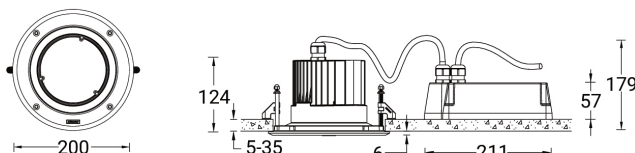

NIKON 3
NI-80025-S