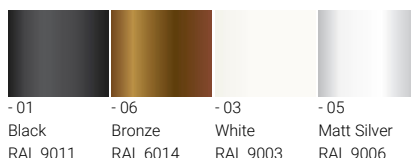

Nikon 3

Light symbol

VN

Product color

- 02
Dark Grey
RAL 7043

Product description

With remote driver / remote IP box - Round - Aluminium frame

Technical information