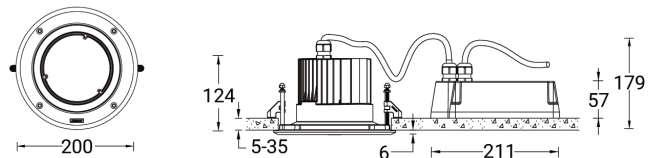

NIKON 3 (NI-80521-A)

Luminaire structure

- Die-cast aluminium housing pre-treated before powder coating ensuring high corrosion resistance
- 6 mm thick front ring is available in stainless steel or aluminium
- Single cable entry
- Stainless steel fasteners in grade 316
- Durable silicone rubber gasket
- Clear toughened glass
- Include control gear for NIKON 5, NIKON 6
- Remote driver is included for NIKON 1, NIKON 2, NIKON 3, NIKON 4
- Remote IP box is included for NIKON 1, NIKON 2, NIKON 3, NIKON 4

Nikon 3

Light symbol

Product color

Product description

With remote driver / remote IP box - Round - Aluminium frame

Technical information

Lamp	18 LED
Lamp type	LED
Dimming type	1-10V, On/Off, DALI
EEC	A+
Material	Aluminium
Weight	2.3 kg

Luminaire	
Power	29 W
Lumen	2689 - 3144 lm
Efficacy	93 - 108 lm/W
CCT	3000K, 4000K
Drive current	500 mA
Optic	N [15°], M [27°], W [44°]

We reserve the right to make technical and design changes.

10:19, 07-02-2020

<https://www.ligman.com/nikon-3-ni-80521-a/>

EUROPE
LIGMAN EUROPE s.r.o.
VGP Park Ústí nad Labem
P 2 120
40317, Přestanov
Czech Republic
+420 477 071 500
sales.cz@ligman.com

ASIA PACIFIC
LIGMAN Lighting Co.,Ltd.
17/2 Moo4 Monthong
Bangnampreaw
24150, Chachoengsao
Thailand
+66 2 108 6700
info@ligman.com