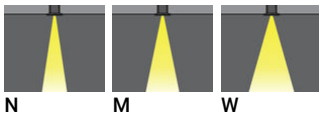

Light symbol