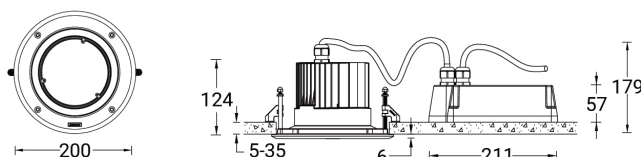

Light symbol