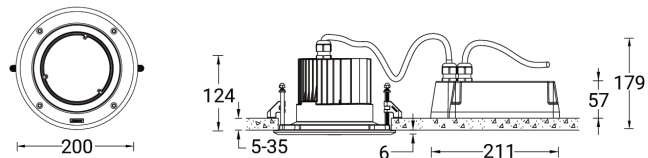

NIKON 3 (NI-80523-A)

Luminaire structure

- Die-cast aluminium housing pre-treated before powder coating ensuring high corrosion resistance
- 6 mm thick front ring is available in stainless steel or aluminium
- Single cable entry
- Stainless steel fasteners in grade 316
- Durable silicone rubber gasket
- Clear toughened glass
- Include control gear for NIKON 5, NIKON 6
- Remote driver is included for NIKON 1, NIKON 2, NIKON 3, NIKON 4
- Remote IP box is included for NIKON 1, NIKON 2, NIKON 3, NIKON 4

Nikon 3

Light symbol

Product color

Product description

With remote driver / remote IP box - Round - Aluminium frame

Technical information

Lamp	24 LED
Lamp type	LED
Dimming type	DALI, On/Off, 1-10V
EEC	A+
Material	Aluminium
Weight	2.3 kg

Luminaire	
Power	39 W
Lumen	3794 - 4303 lm
Efficacy	97 - 110 lm/W
CCT	3000K, 4000K
Drive current	500 mA
Optic	N [15°], M [26°], W [45°]

We reserve the right to make technical and design changes.

08:49, 07-02-2020

<https://www.ligman.com/nikon-3-ni-80523-a/>

EUROPE
LIGMAN EUROPE s.r.o.
VGP Park Ústí nad Labem
P 2 120
40317, Přestanov
Czech Republic
+420 477 071 500
sales.cz@ligman.com

ASIA PACIFIC
LIGMAN Lighting Co.,Ltd.
17/2 Moo4 Monthong
Bangnampreaw
24150, Chachoengsao
Thailand
+66 2 108 6700
info@ligman.com