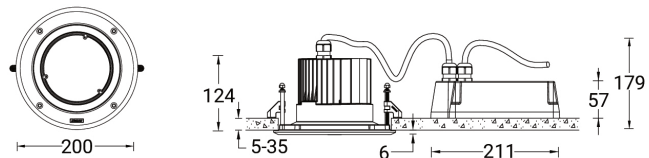

NIKON 3 (NI-80521-S)

Luminaire structure

- Die-cast aluminium housing pre-treated before powder coating ensuring high corrosion resistance
- 6 mm thick front ring is available in stainless steel or aluminium
- Single cable entry
- Stainless steel fasteners in grade 316
- Durable silicone rubber gasket
- Clear toughened glass
- Include control gear for NIKON 5, NIKON 6
- Remote driver is included for NIKON 1, NIKON 2, NIKON 3, NIKON 4
- Remote IP box is included for NIKON 1, NIKON 2, NIKON 3, NIKON 4

Nikon 3

Light symbol

Product color

Product description

With remote driver / remote IP box - Round - Stainless steel frame

Technical information

Lamp	18 LED
Lamp type	LED
Dimming type	1-10V, DALI, On/Off
EEC	A+
Material	Stainless Steel
Weight	2.6 kg

Luminaire	
Power	29 W
Lumen	2689 - 3144 lm
Efficacy	93 - 108 lm/W
CCT	3000K, 4000K
Drive current	500 mA
Optic	N [15°], M [27°], W [44°]