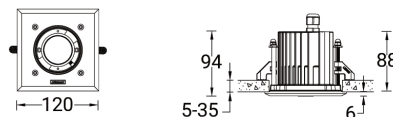

Light symbol

VN