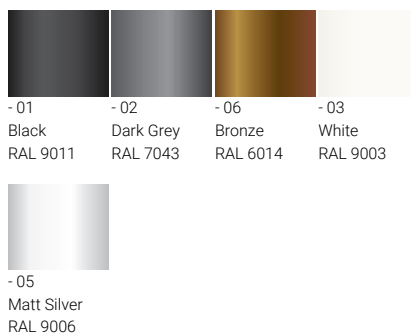

Light symbol

Product color

Product description

With remote driver / remote IP box - Square - Aluminium frame

Technical information

Lamp	7 LED
Lamp type	LED
Dimming type	DALI, On/Off, 1-10V
EEC	A++
Material	Aluminium
Weight	0.6 kg

Luminaire	
Power	13 W
Lumen	888 - 1045 lm
Efficacy	68 - 80 lm/W
CCT	3000K, 4000K
Drive current	500 mA
Optic	N [18°], M [28°], W [39°]

We reserve the right to make technical and design changes.

10:16, 07-02-2020

<https://www.ligman.com/nikon-2-ni-80511-a/>

EUROPE
LIGMAN EUROPE s.r.o.
VGP Park Ústí nad Labem
P 2 120
40317, Přestanov
Czech Republic
+420 477 071 500
sales.cz@ligman.com

ASIA PACIFIC
LIGMAN Lighting Co.,Ltd.
17/2 Moo4 Monthong
Bangnampreaw
24150, Chachoengsao
Thailand
+66 2 108 6700
info@ligman.com