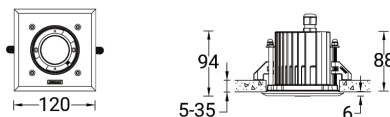

NIKON 2 (NI-80511-A)

Luminaire structure

- Die-cast aluminium housing pre-treated before powder coating ensuring high corrosion resistance
- 6 mm thick front ring is available in stainless steel or aluminium
- Single cable entry
- Stainless steel fasteners in grade 316
- Durable silicone rubber gasket
- Clear toughened glass
- Include control gear for NIKON 5, NIKON 6
- Remote driver is included for NIKON 1, NIKON 2, NIKON 3, NIKON 4
- Remote IP box is included for NIKON 1, NIKON 2, NIKON 3, NIKON 4

Nikon 2

Light symbol

Product color

Product description

With remote driver / remote IP box - Square - Aluminium frame

Technical information

Lamp	7 LED
Lamp type	LED
Dimming type	DALI, On/Off, 1-10V
EEC	A++
Material	Aluminium
Weight	0.6 kg

Luminaire	
Power	13 W
Lumen	888 - 1045 lm
Efficacy	68 - 80 lm/W
CCT	3000K, 4000K
Drive current	500 mA
Optic	N [18°], M [28°], W [39°]

We reserve the right to make technical and design changes.

10:16, 07-02-2020

<https://www.ligman.com/nikon-2-ni-80511-a/>

EUROPE
LIGMAN EUROPE s.r.o.
VGP Park Ústí nad Labem
P 2 120
40317, Přestanov
Czech Republic
+420 477 071 500
sales.cz@ligman.com

ASIA PACIFIC
LIGMAN Lighting Co.,Ltd.
17/2 Moo4 Monthong
Bangnampreaw
24150, Chachoengsao
Thailand
+66 2 108 6700
info@ligman.com