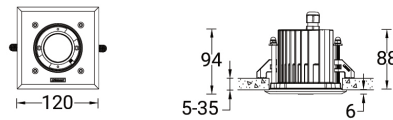

Light symbol

VN

Product color

- 00
Stainless Steel

Product description

With remote driver / remote IP box - Square - Stainless steel frame

Technical information

Lamp	1 LED
Lamp type	LED
Dimming type	DALI, 1-10V, On/Off
EEC	A++
Material	Stainless Steel
Weight	0.8 kg

Luminaire	
Power	11 W
Lumen	640 - 753 lm
Efficacy	58 - 68 lm/W
CCT	3000K, 4000K
Drive current	700 mA
Optic	VN [8°]