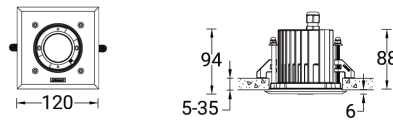

NIKON 2 (NI-80511-S)

Luminaire structure

- Die-cast aluminium housing pre-treated before powder coating ensuring high corrosion resistance
- 6 mm thick front ring is available in stainless steel or aluminium
- Single cable entry
- Stainless steel fasteners in grade 316
- Durable silicone rubber gasket
- Clear toughened glass
- Include control gear for NIKON 5, NIKON 6
- Remote driver is included for NIKON 1, NIKON 2, NIKON 3, NIKON 4
- Remote IP box is included for NIKON 1, NIKON 2, NIKON 3, NIKON 4

Nikon 2

Light symbol

Product color

Product description

With remote driver / remote IP box - Square - Stainless steel frame

Technical information

Lamp	7 LED
Lamp type	LED
Dimming type	DALI, On/Off, 1-10V
EEC	A++
Material	Stainless Steel
Weight	0.8 kg

Luminaire	
Power	13 W
Lumen	888 - 1045 lm
Efficacy	68 - 80 lm/W
CCT	3000K, 4000K
Drive current	500 mA
Optic	N [18°], M [28°], W [39°]

We reserve the right to make technical and design changes.

02:59, 07-02-2020

<https://www.ligman.com/nikon-2-ni-80511-s/>

EUROPE
LIGMAN EUROPE s.r.o.
VGP Park Ústí nad Labem
P 2 120
40317, Přestanov
Czech Republic
+420 477 071 500
sales.cz@ligman.com

ASIA PACIFIC
LIGMAN Lighting Co.,Ltd.
17/2 Moo4 Monthong
Bangnampreaw
24150, Chachoengsao
Thailand
+66 2 108 6700
info@ligman.com