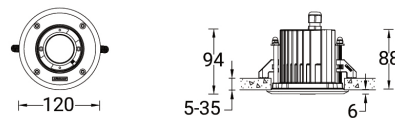

Light symbol

VN