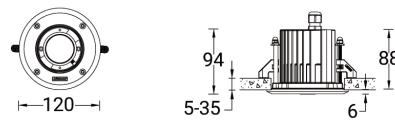

NIKON 1 (NI-80501-S)

Luminaire structure

- Die-cast aluminium housing pre-treated before powder coating ensuring high corrosion resistance
- 6 mm thick front ring is available in stainless steel or aluminium
- Single cable entry
- Stainless steel fasteners in grade 316
- Durable silicone rubber gasket
- Clear toughened glass
- Include control gear for NIKON 5, NIKON 6
- Remote driver is included for NIKON 1, NIKON 2, NIKON 3, NIKON 4
- Remote IP box is included for NIKON 1, NIKON 2, NIKON 3, NIKON 4

Nikon 1

Light symbol

Product color

Product description

With remote driver / remote IP box - Round - Stainless steel frame

Technical information

Lamp	7 LED
Lamp type	LED
Dimming type	1-10V, On/Off, DALI
EEC	A++
Material	Stainless Steel
Weight	0.7 kg

Luminaire	
Power	13 W
Lumen	888 - 1045 lm
Efficacy	68 - 80 lm/W
CCT	4000K, 3000K
Drive current	500 mA
Optic	N [18°], M [28°], W [39°]