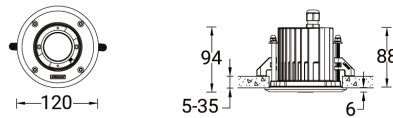

Light symbol

VN

Product color

- 00
Stainless Steel

Product description

With remote driver / remote IP box - Round - Stainless steel frame

Technical information

Lamp	1 LED
Lamp type	LED
Dimming type	1-10V, On/Off, DALI
EEC	A++
Material	Stainless Steel
Weight	0.7 kg

Luminaire	
Power	11 W
Lumen	640 - 753 lm
Efficacy	58 - 68 lm/W
CCT	3000K, 4000K
Drive current	700 mA
Optic	VN [8°]

We reserve the right to make technical and design changes.

10:06, 07-02-2020

<https://www.ligman.com/nikon-1-ni-80503-s/>

EUROPE
LIGMAN EUROPE s.r.o.
VGP Park Ústí nad Labem
P 2 120
40317, Přestanov
Czech Republic
+420 477 071 500
sales.cz@ligman.com

ASIA PACIFIC
LIGMAN Lighting Co.,Ltd.
17/2 Moo4 Monthong
Bangnampreaw
24150, Chachoengsao
Thailand
+66 2 108 6700
info@ligman.com