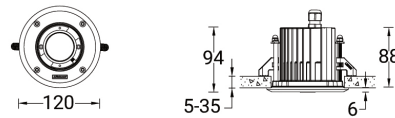

NIKON 1 (NI-80501-A)

Luminaire structure

- Die-cast aluminium housing pre-treated before powder coating ensuring high corrosion resistance
- 6 mm thick front ring is available in stainless steel or aluminium
- Single cable entry
- Stainless steel fasteners in grade 316
- Durable silicone rubber gasket
- Clear toughened glass
- Include control gear for NIKON 5, NIKON 6
- Remote driver is included for NIKON 1, NIKON 2, NIKON 3, NIKON 4
- Remote IP box is included for NIKON 1, NIKON 2, NIKON 3, NIKON 4

Nikon 1

Light symbol

Product color

Product description

With remote driver / remote IP box - Round - Aluminium frame

Technical information

Lamp	7 LED
Lamp type	LED
Dimming type	1-10V, On/Off, DALI
EEC	A++
Material	Aluminium
Weight	0.5 kg

Luminaire	
Power	13 W
Lumen	888 - 1045 lm
Efficacy	68 - 80 lm/W
CCT	4000K, 3000K
Drive current	500 mA
Optic	N [18°], M [28°], W [39°]

We reserve the right to make technical and design changes.

06:19, 07-02-2020

<https://www.ligman.com/nikon-1-ni-80501-a/>

EUROPE
LIGMAN EUROPE s.r.o.
VGP Park Ústí nad Labem
P 2 120
40317, Přestanov
Czech Republic
+420 477 071 500
sales.cz@ligman.com

ASIA PACIFIC
LIGMAN Lighting Co.,Ltd.
17/2 Moo4 Monthong
Bangnampreaw
24150, Chachoengsao
Thailand
+66 2 108 6700
info@ligman.com