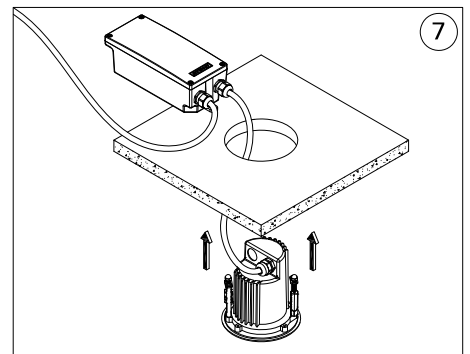

For Installation of Nikon Recessed exterior downlight round dia 120mm. and square 120mm. LED. Model. NI-80501, NI-80503, NI-80511 and NI-80513

Product drawing (dimensions)

CE IP65 IK08 CLASS I (0.5m)

NI-80501, NI-80503
NIKON 1

NI-80511, NI-80513
NIKON 2

- LIGMAN standard products are supplied with the control gear 220-240V 50/60Hz. The control gear for other voltages and frequencies is available upon request, please consult us for more details.
- LIGMAN luminaires are designed to conform IEC 60598 2-2 standard.