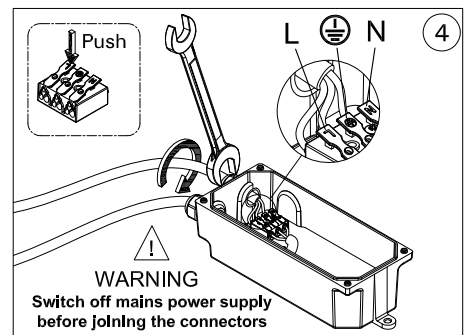

NI-80511, NI-80513
NIKON 2

- LIGMAN standard products are supplied with the control gear 220-240V 50/60Hz. The control gear for other voltages and frequencies is available upon request, please consult us for more details.
- LIGMAN luminaires are designed to conform IEC 60598 2-2 standard.