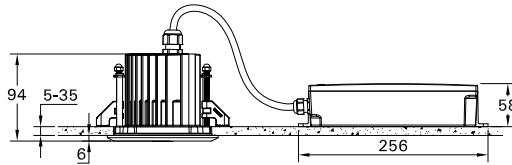

- LIGMAN standard products are supplied with the control gear 220-240V 50/60Hz. The control gear for other voltages and frequencies is available upon request, please consult us for more details.
- LIGMAN luminaires are designed to conform IEC 60598 2-2 standard.

Technical amendments and modifications techniques reserved.

Ligman Lighting

Europe Headquarters
Ligman Europe s.r.o.
VGP Park Usti nad Labem, P 2
Prestanov 113
403 17 Prestanov
Czech Republic
Tel. +420 608 740 504 | sales.cz@ligman.com

Thailand Headquarters
Ligman Lighting Co., Ltd.
17/2 Moo 4, Monthong, Bangnampreaw
Chachoengsao 24150 Thailand
Tel : +66 (2) 7339140
info@ligman.com

Ligman SAS France
7 rue Antoine Becquerel
Centre d'activités Triasis
31140, Launaguet
Tel: +33 5 61 70 24 62
sales.fr@ligman.com