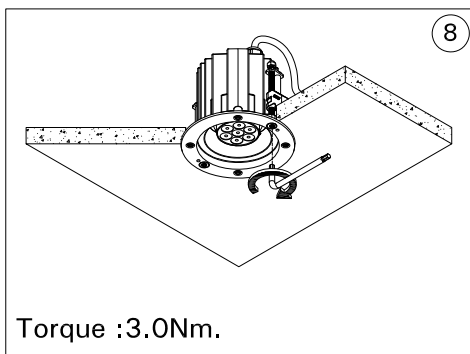

For Installation of Nikon Recessed exterior downlight round dia 120mm. and square 120mm. LED. Model. NI-80501, NI-80503, NI-80511 and NI-80513

Product drawing (dimensions)

CE IP65 IK08 CLASS I (0.5m)

NI-80501, NI-80503
NIKON 1

NI-80511, NI-80513
NIKON 2

- LIGMAN standard products are supplied with the control gear 220-240V 50/60Hz. The control gear for other voltages and frequencies is available upon request, please consult us for more details.
- LIGMAN luminaires are designed to conform IEC 60598 2-2 standard.