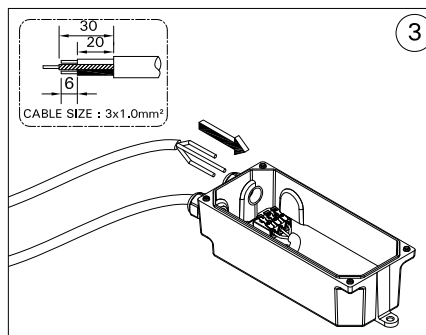

For Installation of Nikon Recessed exterior downlight round dia 120mm. and square 120mm. LED. Model. NI-80501, NI-80503, NI-80511 and NI-80513

Product drawing (dimensions)

CE IP65 IK08 CLASS I (0.5m)

NI-80501, NI-80503
NIKON 1

NI-80511, NI-80513
NIKON 2

- LIGMAN standard products are supplied with the control gear 220-240V 50/60Hz. The control gear for other voltages and frequencies is available upon request, please consult us for more details.
- LIGMAN luminaires are designed to conform IEC 60598 2-2 standard.