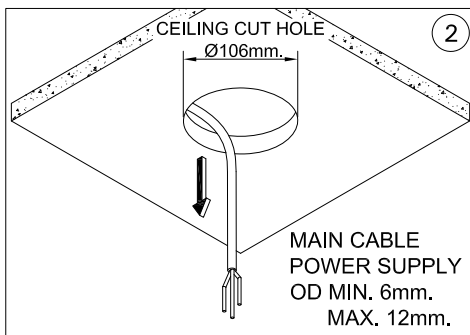

For Installation of Nikon Recessed exterior downlight round dia 120mm. and square 120mm. LED. Model. NI-80501, NI-80503, NI-80511 and NI-80513

Product drawing (dimensions)

CE IP65 IK08 CLASS I (0.5m)

NI-80501, NI-80503
NIKON 1

NI-80511, NI-80513
NIKON 2

- LIGMAN standard products are supplied with the control gear 220-240V 50/60Hz. The control gear for other voltages and frequencies is available upon request, please consult us for more details.
- LIGMAN luminaires are designed to conform IEC 60598 2-2 standard.

Technical amendments and modifications techniques reserved.

Ligman Lighting

Europe Headquarters
Ligman Europe s.r.o.
VGP Park Usti nad Labem, P 2
Prestanov 113
403 17 Prestanov
Czech Republic
Tel. +420 608 740 504 | sales.cz@ligman.com

Thailand Headquarters
Ligman Lighting Co., Ltd.
17/2 Moo 4, Monthong, Bangnampreaw
Chachoengsao 24150 Thailand
Tel : +66 (2) 7339140
info@ligman.com

Ligman SAS France
7 rue Antoine Becquerel
Centre d'activités Triasis
31140, Launaguet
Tel: +33 5 61 70 24 62
sales.fr@ligman.com