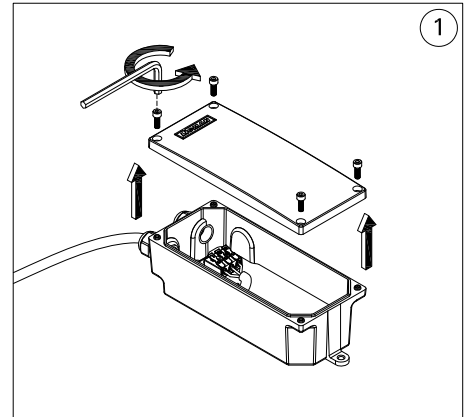

For Installation of Nikon Recessed exterior downlight round dia 120mm. and square 120mm. LED. Model. NI-80501, NI-80503, NI-80511 and NI-80513

Product drawing (dimensions)

CE IP65 IK08 CLASS I (0.5m)

NI-80501, NI-80503
NIKON 1

NI-80511, NI-80513
NIKON 2

- LIGMAN standard products are supplied with the control gear 220-240V 50/60Hz. The control gear for other voltages and frequencies is available upon request, please consult us for more details.
- LIGMAN luminaires are designed to conform IEC 60598 2-2 standard.