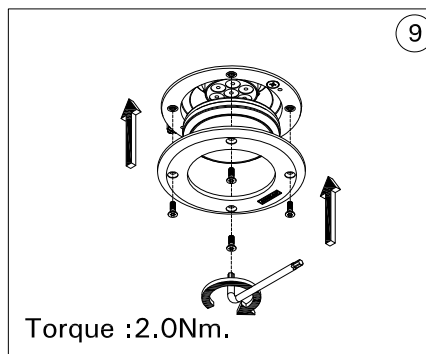

For Installation of Nikon Recessed exterior downlight round dia 120mm. and square 120mm. LED. Model. NI-80501, NI-80503, NI-80511 and NI-80513

Product drawing (dimensions)

CE IP65 IK08 CLASS I (0.5m)

NI-80501, NI-80503
NIKON 1

NI-80511, NI-80513
NIKON 2

- LIGMAN standard products are supplied with the control gear 220-240V 50/60Hz. The control gear for other voltages and frequencies is available upon request, please consult us for more details.
- LIGMAN luminaires are designed to conform IEC 60598 2-2 standard.