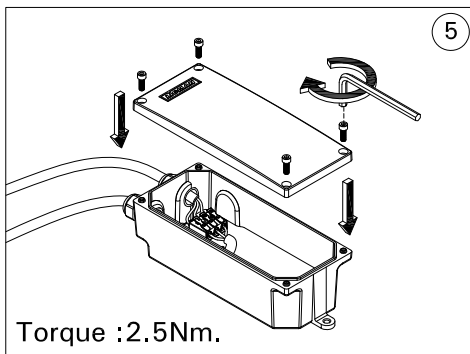

For Installation of Nikon Recessed exterior downlight round dia 120mm. and square 120mm. LED. Model. NI-80501, NI-80503, NI-80511 and NI-80513

Product drawing (dimensions)

CE IP65 IK08 CLASS I (0.5m)

NI-80501, NI-80503
NIKON 1

NI-80511, NI-80513
NIKON 2

- LIGMAN standard products are supplied with the control gear 220-240V 50/60Hz. The control gear for other voltages and frequencies is available upon request, please consult us for more details.
- LIGMAN luminaires are designed to conform IEC 60598 2-2 standard.