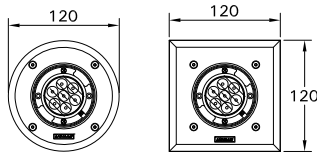

For Installation of Nikon Recessed exterior downlight round dia 120mm. and square 120mm. LED. Model. NI-80501, NI-80503, NI-80511 and NI-80513

Product drawing (dimensions)

CE IP65 IK08 CLASS I (0.5m)

NI-80501, NI-80503
NIKON 1