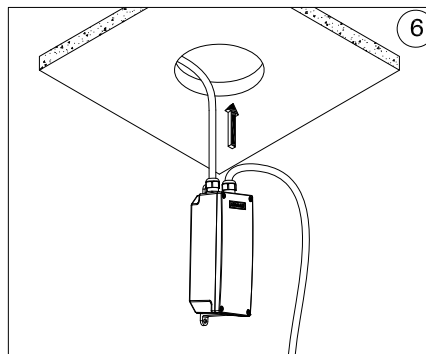

For Installation of Nikon Recessed exterior downlight round dia 120mm. and square 120mm. LED. Model. NI-80501, NI-80503, NI-80511 and NI-80513

Product drawing (dimensions)

CE IP65 IK08 CLASS I (0.5m)

NI-80501, NI-80503
NIKON 1

NI-80511, NI-80513
NIKON 2

- LIGMAN standard products are supplied with the control gear 220-240V 50/60Hz. The control gear for other voltages and frequencies is available upon request, please consult us for more details.
- LIGMAN luminaires are designed to conform IEC 60598 2-2 standard.

Technical amendments and modifications techniques reserved.

Ligman Lighting

Europe Headquarters
Ligman Europe s.r.o.
VGP Park Usti nad Labem, P 2
Prestanov 113
403 17 Prestanov
Czech Republic
Tel. +420 608 740 504 | sales.cz@ligman.com

Thailand Headquarters
Ligman Lighting Co., Ltd.
17/2 Moo 4, Monthong, Bangnampreaw
Chachoengsao 24150 Thailand
Tel : +66 (2) 7339140
info@ligman.com

Ligman SAS France
7 rue Antoine Becquerel
Centre d'activités Triasis
31140, Launaguet
Tel: +33 5 61 70 24 62
sales.fr@ligman.com