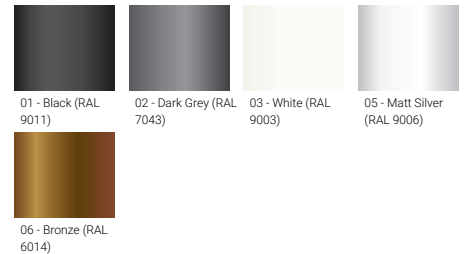

Feature

Light symbol

Product colour

Special finishes upon request

MASK

Technical information

	Model number	Light source	Power	Lumen	Optic	CCT / CRI	Dimming type	Weight
With recessing box / driver - Optic 90°x90°								
MASK 2	MK-60259	2 COB	8 W	202 - 220 lm	G [90° / 90°]	3000K CRI80, 4000K CRI80	DALI, 1-10V, On/Off	4.5 kg
With recessing box / driver - Optic 180°								
MASK 4	MK-60729	2 COB	8 W	207 - 223 lm	G [180°]	3000K CRI80, 4000K CRI80	DALI, 1-10V, On/Off	4.4 kg
With recessing box / driver - Optic 360°								
MASK 3	MK-60269	4 COB	15 W	402 - 433 lm	G [360°]	3000K CRI80, 4000K CRI80	DALI, 1-10V, On/Off	4.4 kg
With recessing box / driver - Optic 90°								
MASK 1	MK-60249	1 COB	4 W	104 - 112 lm	G [90°]	3000K CRI80, 4000K CRI80	DALI, 1-10V, On/Off	4.4 kg