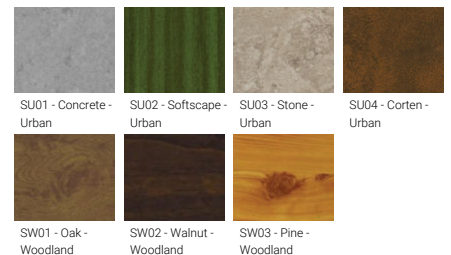

Special finishes upon request