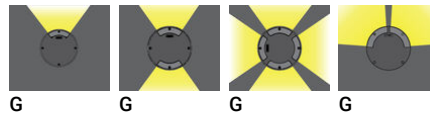

Light symbol