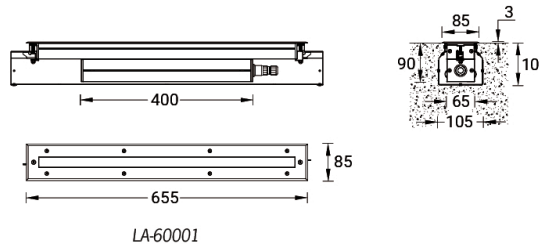

LIGHTALK 1 (LA-60001)

Luminaire structure

- Die-cast aluminium end-caps and extruded aluminium housing pre-treated before powder coating ensuring high corrosion resistance
- Stainless steel frame
- Single cable entry
- Through wiring on request
- Stainless steel fasteners in grade 316
- Durable silicone rubber gasket
- Clear toughened 8 mm thick glass
- Integral control gear
- Recessing box is not included
- Suitable for walk-over with a maximum load of 500 kg

Lighttalk 1

Light symbol

W

Product color

- 00
Stainless Steel

Product description

Without recessing box - 655 mm

Technical information

Lamp	18 LED
Lamp type	LED
Dimming type	DALI, 1-10V, On/Off
EEC	A+
Material	Stainless Steel
Weight	4.6 kg

Luminaire	
Power	28 W
Lumen	1943 - 2847 lm
Efficacy	69 - 102 lm/W
CCT	3000K, 4000K
Drive current	500 mA
Optic	E [18° x35°], M [24°], N [14°], VN [12°], W [44°]