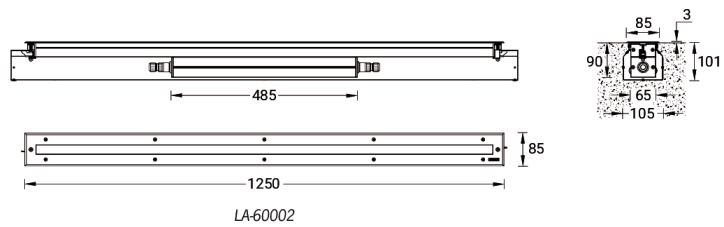

**LIGHTALK 1 (LA-60002)**

**Luminaire structure**

- Die-cast aluminium end-caps and extruded aluminium housing pre-treated before powder coating ensuring high corrosion resistance
- Stainless steel frame
- Single cable entry
- Through wiring on request
- Stainless steel fasteners in grade 316
- Durable silicone rubber gasket
- Clear toughened 8 mm thick glass
- Integral control gear
- Recessing box is not included
- Suitable for walk-over with a maximum load of 500 kg

Lightalk 1

**Light symbol**

**E**  
**Technical information**

Lamp	36 LED
Lamp type	LED
Dimming type	On/Off, 1-10V, DALI
EEC	A+
Material	Stainless Steel
Weight	7.8 kg

**Product color**

**Product description**

Without recessing box - 1250 mm

<b>Luminaire</b>	
Power	57 W
Lumen	3908 - 5703 lm
Efficacy	69 - 100 lm/W
CCT	3000K, 4000K
Drive current	500 mA
Optic	VN [12°], N [14°], M [24°], W [42°], E [18° x35°]

We reserve the right to make technical and design changes.