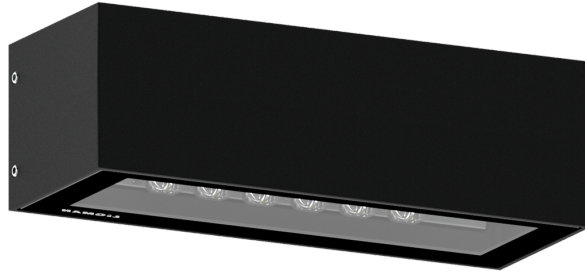

LEEDS 6 (LEE-30021)

Luminaire structure

- Die-cast aluminium housing and frame pre-treated before powder coating ensuring high corrosion resistance
- Single cable entry
- Through wiring on request for LEE-30011, LEE-30021, LEE-30041, LEE-30051
- Stainless steel fasteners in grade 316
- Durable silicone rubber gasket
- Clear toughened glass
- Integral control gear

Leeds 6

Light symbol

Product color

Product description

Down - Rectangular

Technical information

Lamp	12 LED
Lamp type	LED
Dimming type	1-10V, On/Off, DALI
EEC	A++
Material	Aluminium
Weight	1.8 kg

Luminaire	
Power	19.7 W
Lumen	2045 - 2422 lm
Efficacy	104 - 123 lm/W
CCT	3000K, 4000K
Drive current	500mA
Optic	T2 [137°x58°], T3 [124°x86°], T4 [108°x66°], M [30°], W [56°], EW [109°x102°], ME [140°x62°]