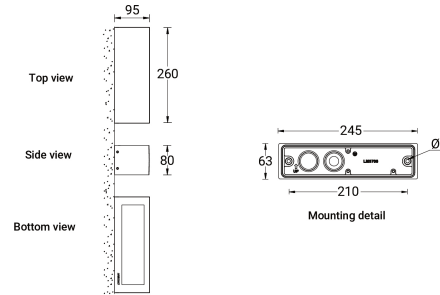

LEEDS 6 (LEE-30021)

Luminaire structure

- Die-cast aluminium housing and frame pre-treated before powder coating ensuring high corrosion resistance
- Single cable entry
- Through wiring on request for LEE-30011, LEE-30021, LEE-30041, LEE-30051
- Stainless steel fasteners in grade 316
- Durable silicone rubber gasket
- Clear toughened glass
- Integral control gear

Leeds 6

Light symbol

Product color

Product description

Down - Rectangular

Technical information

Lamp	12 LED
Lamp type	LED
Dimming type	1-10V, On/Off, DALI
EEC	A++
Material	Aluminium
Weight	1.8 kg

Luminaire	
Power	19.7 W
Lumen	2045 - 2422 lm
Efficacy	104 - 123 lm/W
CCT	3000K, 4000K
Drive current	500mA
Optic	T2 [137°x58°], T3 [124°x86°], T4 [108°x66°], M [30°], W [56°], EW [109°x102°], ME [140°x62°]