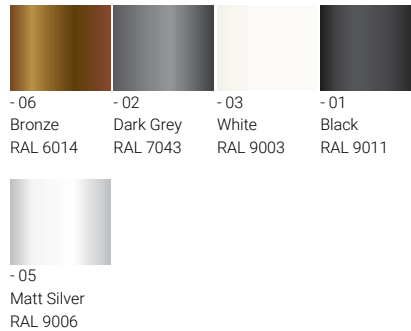

Leeds 6

Light symbol

Product color

Product description

Down - Rectangular

Technical information

Lamp	12 LED
Lamp type	LED
Dimming type	1-10V, On/Off, DALI
EEC	A++
Material	Aluminium
Weight	1.8 kg

Luminaire	
Power	19.7 W
Lumen	2045 - 2422 lm
Efficacy	104 - 123 lm/W
CCT	3000K, 4000K
Drive current	500mA
Optic	T2 [137°x58°], T3 [124°x86°], T4 [108°x66°], M [30°], W [56°], EW [109°x102°], ME [140°x62°]