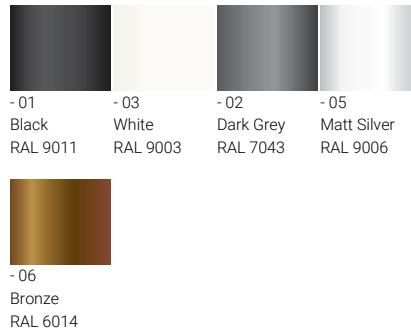

LADOR 9 (LD-80001)

Luminaire structure

- Die-cast aluminium housing pre-treated before powder coating ensuring high corrosion resistance
- Single cable entry
- Stainless steel fasteners in grade 316
- High-efficiency PMMA lens
- Durable silicone rubber gasket
- Clear toughened glass
- Integral control gear

Lador 9

Light symbol

Product color

Technical information

Lamp	1 LED
Lamp type	LED
Dimming type	On/Off
EEC	A++
Material	Aluminium
Weight	0.7 kg

Luminaire	
Power	3 W
Lumen	149 - 222 lm
Efficacy	50 - 74 lm/W
CCT	4000K, 3000K
Drive current	700 mA
Optic	N [10°], M [19°], W [33°], VW [71°], E [41°x14°]