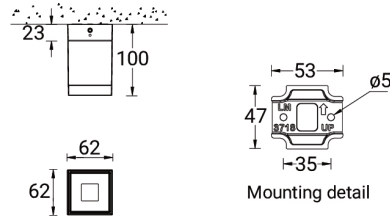

LADOR 9 (LD-80001)

Luminaire structure

- Die-cast aluminium housing pre-treated before powder coating ensuring high corrosion resistance
- Single cable entry
- Stainless steel fasteners in grade 316
- High-efficiency PMMA lens
- Durable silicone rubber gasket
- Clear toughened glass
- Integral control gear

Lador 9

Light symbol

Product color

Technical information

Lamp	1 LED
Lamp type	LED
Dimming type	On/Off
EEC	A++
Material	Aluminium
Weight	0.7 kg

Luminaire	
Power	3 W
Lumen	149 - 222 lm
Efficacy	50 - 74 lm/W
CCT	4000K, 3000K
Drive current	700 mA
Optic	N [10°], M [19°], W [33°], VW [71°], E [41°x14°]