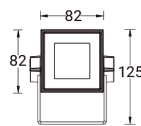

LADOR 2 (LD-50011)

Luminaire structure

- Die-cast aluminium housing pre-treated before powder coating ensuring high corrosion resistance
- Thermal heat dissipation body
- Single cable entry
- Through wiring on request for LD-50021, LD-50031
- Stainless steel fasteners in grade 316
- Durable silicone rubber gasket
- High-efficiency PMMA lens
- Clear toughened glass
- Integral control gear

Lador 2

Light symbol

Product color

Product description

82x82 mm

Technical information

Lamp	4 LED
Lamp type	LED
Dimming type	On/Off
EEC	A++
Material	Aluminium
Weight	1.0 kg

Luminaire	
Power	11 W
Lumen	686 - 904 lm
Efficacy	62 - 82 lm/W
CCT	3000K, 4000K
Drive current	700 mA
Optic	N [10°], M [19°], W [33°], VW [71°], E [41°x14°]