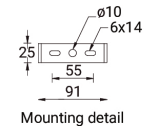

LADOR 2 (LD-50011)

Luminaire structure

- Die-cast aluminium housing pre-treated before powder coating ensuring high corrosion resistance
- Thermal heat dissipation body
- Single cable entry
- Through wiring on request for LD-50021, LD-50031
- Stainless steel fasteners in grade 316
- Durable silicone rubber gasket
- High-efficiency PMMA lens
- Clear toughened glass
- Integral control gear

Lador 2

Light symbol

Product color

Product description

82x82 mm

Technical information

Lamp	4 LED
Lamp type	LED
Dimming type	On/Off
EEC	A++
Material	Aluminium
Weight	1.0 kg

Luminaire	
Power	11 W
Lumen	686 - 904 lm
Efficacy	62 - 82 lm/W
CCT	3000K, 4000K
Drive current	700 mA
Optic	N [10°], M [19°], W [33°], VW [71°], E [41°x14°]