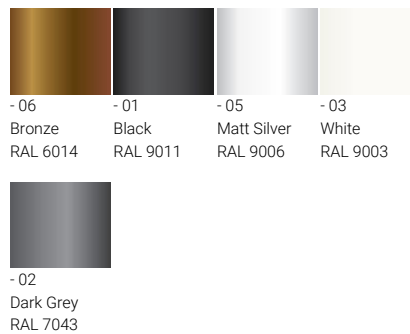

LADOR 2 (LD-50011)

Luminaire structure

- Die-cast aluminium housing pre-treated before powder coating ensuring high corrosion resistance
- Thermal heat dissipation body
- Single cable entry
- Through wiring on request for LD-50021, LD-50031
- Stainless steel fasteners in grade 316
- Durable silicone rubber gasket
- High-efficiency PMMA lens
- Clear toughened glass
- Integral control gear

Lador 2

Light symbol

Product color

Product description

82x82 mm

Technical information

Lamp	4 LED
Lamp type	LED
Dimming type	On/Off
EEC	A++
Material	Aluminium
Weight	1.0 kg

Luminaire	
Power	11 W
Lumen	686 - 904 lm
Efficacy	62 - 82 lm/W
CCT	3000K, 4000K
Drive current	700 mA
Optic	N [10°], M [19°], W [33°], VW [71°], E [41°x14°]