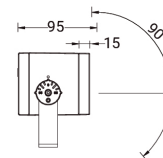

LADOR 2 (LD-50011)

Luminaire structure

- Die-cast aluminium housing pre-treated before powder coating ensuring high corrosion resistance
- Thermal heat dissipation body
- Single cable entry
- Through wiring on request for LD-50021, LD-50031
- Stainless steel fasteners in grade 316
- Durable silicone rubber gasket
- High-efficiency PMMA lens
- Clear toughened glass
- Integral control gear

Lador 2

Light symbol

Product color

Product description

82x82 mm

Technical information

Lamp	4 LED
Lamp type	LED
Dimming type	On/Off
EEC	A++
Material	Aluminium
Weight	1.0 kg

Luminaire	
Power	11 W
Lumen	686 - 904 lm
Efficacy	62 - 82 lm/W
CCT	3000K, 4000K
Drive current	700 mA
Optic	N [10°], M [19°], W [33°], VW [71°], E [41°x14°]