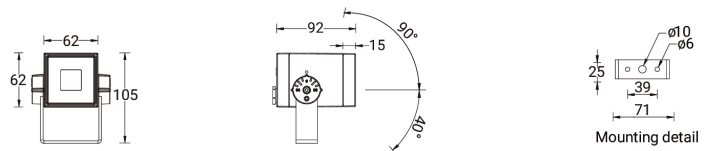

**LADOR 1 (LD-50001)**

**Luminaire structure**

- Die-cast aluminium housing pre-treated before powder coating ensuring high corrosion resistance
- Thermal heat dissipation body
- Single cable entry
- Through wiring on request for LD-50021, LD-50031
- Stainless steel fasteners in grade 316
- Durable silicone rubber gasket
- High-efficiency PMMA lens
- Clear toughened glass
- Integral control gear

Lador 1

**Light symbol**

**Product color**

**Product description**

62x62 mm

**Technical information**

Lamp	1 LED
Lamp type	LED
Dimming type	On/Off
EEC	A++
Material	Aluminium
Weight	0.7 kg

<b>Luminaire</b>	
Power	3 W
Lumen	149 - 222 lm
Efficacy	50 - 74 lm/W
CCT	3000K, 4000K
Drive current	700 mA
Optic	N [10°], M [19°], W [33°], VW [71°], E [41°x14°]