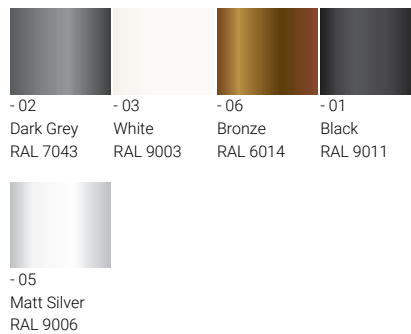

**LADOR 1 (LD-50001)**

**Luminaire structure**

- Die-cast aluminium housing pre-treated before powder coating ensuring high corrosion resistance
- Thermal heat dissipation body
- Single cable entry
- Through wiring on request for LD-50021, LD-50031
- Stainless steel fasteners in grade 316
- Durable silicone rubber gasket
- High-efficiency PMMA lens
- Clear toughened glass
- Integral control gear

Lador 1

**Light symbol**

**Product color**

**Product description**

62x62 mm

**Technical information**

Lamp	1 LED
Lamp type	LED
Dimming type	On/Off
EEC	A++
Material	Aluminium
Weight	0.7 kg

<b>Luminaire</b>	
Power	3 W
Lumen	149 - 222 lm
Efficacy	50 - 74 lm/W
CCT	3000K, 4000K
Drive current	700 mA
Optic	N [10°], M [19°], W [33°], VW [71°], E [41°x14°]