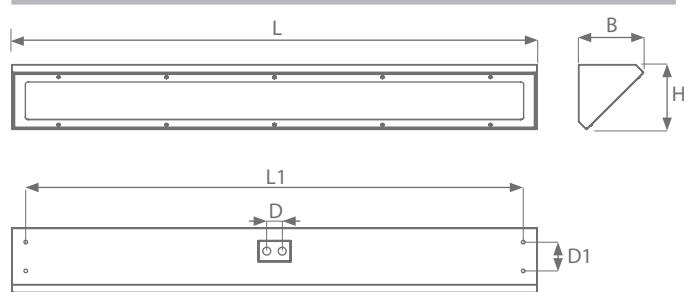

Dimensions:

| Version | L | L1 | B | B1 | H |
|---------|------|------|-----|----|-----|
| 600mm | 760 | 594 | 280 | 90 | 110 |
| 1200mm | 1370 | 1240 | 280 | 90 | 110 |
| 1500mm | 1670 | 1240 | 280 | 90 | 110 |

Kova Specification

Product code configurator

example: **KOV C 60 2 E**

Product range
Kova **KOV**

Version
Corner **C**
Surface **S**
Recessed **R**

Length
600(mm) **60**
1200(mm) 12
1500(mm) 15

| Power | 600 | 1200 | 1500 | |
|-------|-------|-------|------|---|
| 20.5W | 39.2W | 51.5W | 1 | 5 |
| 28.9W | 47.2W | 58.5W | 2 | |
| 35.8W | 55.5W | 71.7W | 3 | |
| 43.2W | 71.9W | N/A | 4 | |
| N/A | 86.5W | N/A | 5 | |

Emergency
None
3h emergency module **E**

Dimensions

| Corner | L | L1 | B | H | D | D1 |
|--------|------|------|-----|-----|----|----|
| 600mm | 760 | 652 | 170 | 170 | 40 | 75 |
| 1200mm | 1370 | 1290 | 170 | 170 | 40 | 75 |
| 1500mm | 1670 | 1590 | 170 | 170 | 40 | 75 |