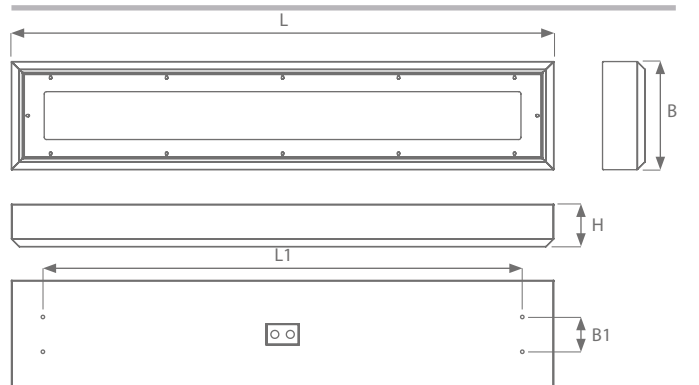

Surface	L	L1	B	B1	H
600mm	760	594	280	90	110
1200mm	1370	1240	280	90	110
1500mm	1670	1240	280	90	110

Lumen Output:

	Power	Corner	Surface
600mm	20.5W	2170lm	2180lm
	28.9W	2926lm	2850lm
	35.8W	4064lm	3960lm
	43.2W	4768lm	4600lm
1200mm	39.2W	4305lm	4560lm
	47.2W	5054lm	5350lm
	55.5W	5741lm	5906lm
	71.9W	8280lm	8280lm
1500mm	86.5W		9715lm
	51.5W	5520lm	5290lm
	58.5W	6410lm	
	71.7W		7235lm