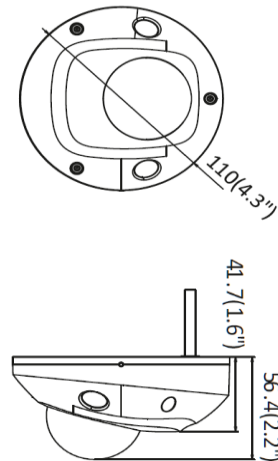

**Camera Dimensions (mm)**

Camera Summary

**Lens** 2.8mm  
**Resolution** 3072 x 2048 (6 MP)  
**Compression** H264 / H265  
**Horizontal Field of View** 97°  
**Vertical Field of View** 67°  
**Pan and Tilt Range** Static (fixed)  
**Minimum Illumination** 0.01 Lux Colour (0 Lux with IR on)  
**Built-in IR (Infrared)** up to 10m  
**Built-in Microphone** Yes  
**Built-in Alarm Input** Yes (linkable to column door)  
**Built-in Alarm Output** Yes (linkable to override luminaire)  
**Smart Feature Set** Intrusion / line cross detection  
**Built-in Storage** Yes (up to 128gb micro SD card)  
**3rd Party Plug-in** ONVIF profile S / T / G  
**Security** Password / HTTPS encryption / 802.1x authentication / IP address filtering  
**Transmission** Hardwired / 3G / 4G  
**Maximum Cellular Speed** 150Mbps  
**SIM Interface** Mini SIM  
**Power Consumption** 15W (max)  
**IP Rating** IP66  
**IK Rating** IK08  
**Weight** 0.4kg