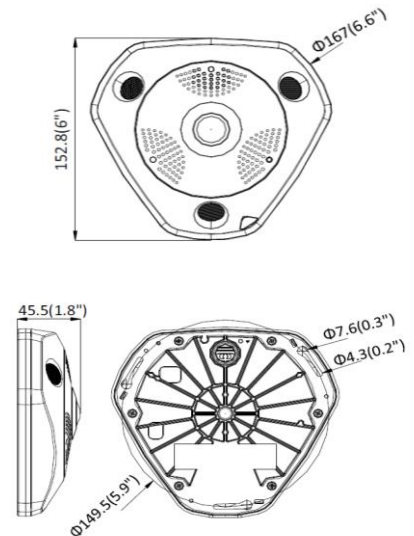

Product Name Kirium Pro Vision
Camera Type Fisheye Heat Map
Compatible With Kirium Pro 1 and Kirium Pro 2 luminaires

Product Image

Luminaire shown is a Kirium Pro 2

Luminaire Summary

Light Fixture Type Column mounted
Output up to 24,300lm
Light Source LED
Colour Temp 2700 / 3000 / 4000K
CRI 70 (3000K / 4000K)
80 (3000K / 2700K)
Standard Deviation Colour Matching (SDCM) <5 step MacAdam ellipse
Distribution Diamond+ A / B / C / D / Z
Number of LEDs 8 / 16 / 24 / 32 / 48 / 64
Power 6 to 168W
Efficacy (Luminaire) up to 174lm/W
Electrical Class Class I
Operating Voltage 220-240V
Driver Fully programmable (AmpDim / DALI / Dynadimmer / LineSwitch 3-step / LineSwitch single-step)
Lifetime 100,000 hours (L90)
IP Rating IP66
IK Rating IK08 (glass glazing) / IK10 (polycarbonate glazing)
Housing High pressure die-cast LM6 aluminium
Glazing Polycarbonate bowl or flat toughened glass
Finish Polyester powder coat
Colour Finish Black RAL 9005
Weight 8.5 to 9.8kg (excluding camera)

Camera Dimensions (mm)

Camera Summary

Lens 1.29mm
Resolution 4000 x 3000 (12 MP)
Compression H264 / H265
Horizontal Field of View 180°
Vertical Field of View 180°
Pan and Tilt Range 360° virtual PTZ (pan/tilt/zoom)
Minimum Illumination 0.05 Lux Colour (0 Lux with IR on)
Built-in IR (Infrared) up to 15m
Built-in Microphone Yes
Built-in Alarm Input Yes (linkable to column door)
Built-in Alarm Output Yes (linkable to override luminaire)
Smart Feature Set Intrusion / line cross detection / heat mapping / people counting
Built-in Storage Yes (up to 128gb micro SD card)
3rd Party Plug-in ONVIF profile S / T / G
Security Password / HTTPS encryption / 802.1x authentication / IP address filtering
Transmission Hardwired / 3G / 4G
Maximum Cellular Speed 150Mbps
SIM Interface Mini SIM
Power Consumption 18W (max)
IP Rating IP66
IK Rating IK10
Weight 1.4kg