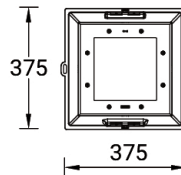

KIOS 6 (KI-60791)

Luminaire structure

- Die-cast aluminium housing pre-treated before powder coating ensuring high corrosion resistance
- Stainless steel frame
- Single cable entry
- Through wiring on request
- Stainless steel fasteners in grade 316
- High-efficiency PMMA lens
- Durable silicone rubber gasket
- Clear or frosted toughened glass 15mm
- Integral control gear
- Recessing box in high density polyethylene is included
- Suitable for drive-over with a maximum load of 2000 kg
- Vehicles with pneumatic tires can drive over the luminaire but the speed must not exceed 50 km/h
- Load is transferred by the housing to the foundation
- The distance between the floodlight and the illuminated surface should be at least 0.5 m

Kios 6

Light symbol

Product color

Product description

With recessing box / driver - Embross frame

Technical information

Lamp	18 LED
Lamp type	LED
Dimming type	On/Off, 1-10V, DALI
EEC	A+
Material	Stainless Steel
Weight	8.9 kg