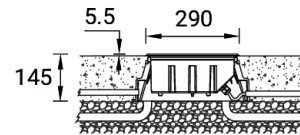

KIOS 6 (KI-60791)

Luminaire structure

- Die-cast aluminium housing pre-treated before powder coating ensuring high corrosion resistance
- Stainless steel frame
- Single cable entry
- Through wiring on request
- Stainless steel fasteners in grade 316
- High-efficiency PMMA lens
- Durable silicone rubber gasket
- Clear or frosted toughened glass 15mm
- Integral control gear
- Recessing box in high density polyethylene is included
- Suitable for drive-over with a maximum load of 2000 kg
- Vehicles with pneumatic tires can drive over the luminaire but the speed must not exceed 50 km/h
- Load is transferred by the housing to the foundation
- The distance between the floodlight and the illuminated surface should be at least 0.5 m

Kios 6

Light symbol

Product color

Product description

With recessing box / driver - Embross frame

Technical information

Lamp	18 LED
Lamp type	LED
Dimming type	On/Off, 1-10V, DALI
EEC	A+
Material	Stainless Steel
Weight	8.9 kg