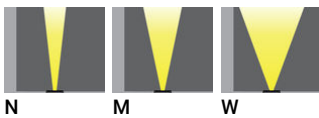

KIOS 6 (KI-60791)

Luminaire structure

- Die-cast aluminium housing pre-treated before powder coating ensuring high corrosion resistance
- Stainless steel frame
- Single cable entry
- Through wiring on request
- Stainless steel fasteners in grade 316
- High-efficiency PMMA lens
- Durable silicone rubber gasket
- Clear or frosted toughened glass 15mm
- Integral control gear
- Recessing box in high density polyethylene is included
- Suitable for drive-over with a maximum load of 2000 kg
- Vehicles with pneumatic tires can drive over the luminaire but the speed must not exceed 50 km/h
- Load is transferred by the housing to the foundation
- The distance between the floodlight and the illuminated surface should be at least 0.5 m

Kios 6

Light symbol

Product color

Product description

With recessing box / driver - Embross frame

Technical information

Lamp	18 LED
Lamp type	LED
Dimming type	On/Off, 1-10V, DALI
EEC	A+
Material	Stainless Steel
Weight	8.9 kg