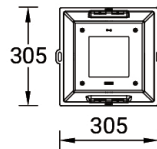

*Kios 2*

**Light symbol**

**Product color**

- 00  
Stainless Steel

**Product description**

With recessing box / driver - Embross frame - 5° or 10° Tilttable

**Technical information**

<b>Lamp</b>	2 x 3 LED
<b>Lamp type</b>	LED
<b>Dimming type</b>	DALI, 1-10V, On/Off
<b>EEC</b>	A++
<b>Material</b>	Stainless Steel
<b>Weight</b>	5.3 kg