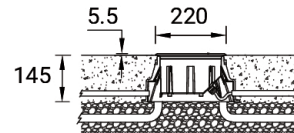

**KIOS 2 (KI-60505)**

**Luminaire structure**

- Die-cast aluminium housing pre-treated before powder coating ensuring high corrosion resistance
- Stainless steel frame
- Single cable entry
- Through wiring on request
- Stainless steel fasteners in grade 316
- High-efficiency PMMA lens
- Durable silicone rubber gasket
- Clear or frosted toughened glass 15mm
- Integral control gear
- Recessing box in high density polyethylene is included
- Suitable for drive-over with a maximum load of 2000 kg
- Vehicles with pneumatic tires can drive over the luminaire but the speed must not exceed 50 km/h
- Load is transferred by the housing to the foundation
- The distance between the floodlight and the illuminated surface should be at least 0.5 m

*Kios 2*

**Light symbol**

**Product color**

- 00  
Stainless Steel

**Product description**

With recessing box / driver - Embross frame - 5° or 10° Tilttable

**Technical information**

<b>Lamp</b>	2 x 3 LED
<b>Lamp type</b>	LED
<b>Dimming type</b>	DALI, 1-10V, On/Off
<b>EEC</b>	A++
<b>Material</b>	Stainless Steel
<b>Weight</b>	5.3 kg