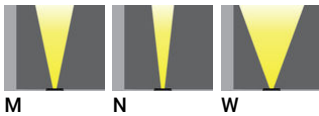

**KIOS 2 (KI-60505)**

**Luminaire structure**

- Die-cast aluminium housing pre-treated before powder coating ensuring high corrosion resistance
- Stainless steel frame
- Single cable entry
- Through wiring on request
- Stainless steel fasteners in grade 316
- High-efficiency PMMA lens
- Durable silicone rubber gasket
- Clear or frosted toughened glass 15mm
- Integral control gear
- Recessing box in high density polyethylene is included
- Suitable for drive-over with a maximum load of 2000 kg
- Vehicles with pneumatic tires can drive over the luminaire but the speed must not exceed 50 km/h
- Load is transferred by the housing to the foundation
- The distance between the floodlight and the illuminated surface should be at least 0.5 m

*Kios 2*

**Light symbol**

**Product color**

- 00  
Stainless Steel

**Product description**

With recessing box / driver - Embross frame - 5° or 10° Tilttable

**Technical information**

<b>Lamp</b>	2 x 3 LED
<b>Lamp type</b>	LED
<b>Dimming type</b>	DALI, 1-10V, On/Off
<b>EEC</b>	A++
<b>Material</b>	Stainless Steel
<b>Weight</b>	5.3 kg