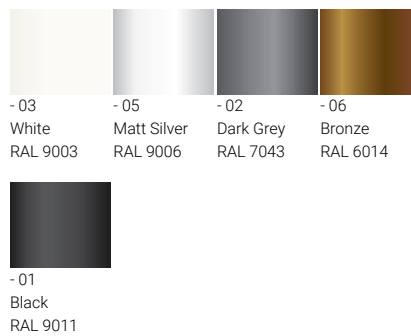

Jet 52 Square - Down Light

**Light symbol**

N M E

**Product color**

**Product description**

160x160 mm - 263 mm - Down - Square - RGBW

**Technical information**

Lamp	7 LED
Lamp type	LED
Dimming type	DMX
EEC	A
Material	Aluminium
Weight	5.6 kg