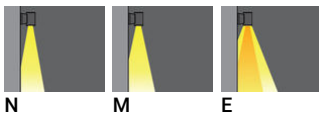

Jet 52 Square - Down Light

**Light symbol**

N M E

**Product color**

**Product description**

160x160 mm - 263 mm - Down - Square - RGBW

**Technical information**

Lamp	7 LED
Lamp type	LED
Dimming type	DMX
EEC	A
Material	Aluminium
Weight	5.6 kg