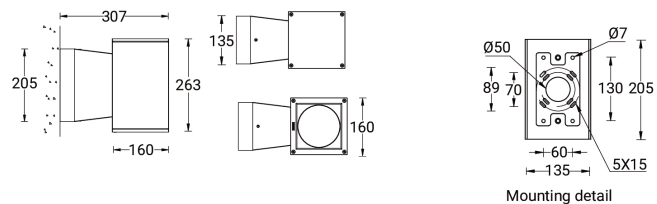

**JET 52 (JE-30413)**

**Luminaire structure**

- Die-cast aluminium housing pre-treated before powder coating ensuring high corrosion resistance
- Single cable entry
- Two cable entries for through wiring for JE-30393, JE-30413, JE-30383, JE-30403
- Stainless steel fasteners in grade 316
- Durable silicone rubber gasket
- High-efficiency optical reflector
- Clear toughened glass
- Integral control gear

Jet 52 Square - Down Light

**Light symbol**

N M E

**Product color**

**Product description**

160x160 mm - 263 mm - Down - Square - RGBW

**Technical information**

Lamp	7 LED
Lamp type	LED
Dimming type	DMX
EEC	A
Material	Aluminium
Weight	5.6 kg

<b>Luminaire</b>	
Power	33 W
Lumen	1119 - 1429 lm
Efficacy	34 - 43 lm/W
CCT	RGBW40, RGBW30
Drive current	350 mA
Optic	N [21°], M [35°], E [26° x 48°]

We reserve the right to make technical and design changes.