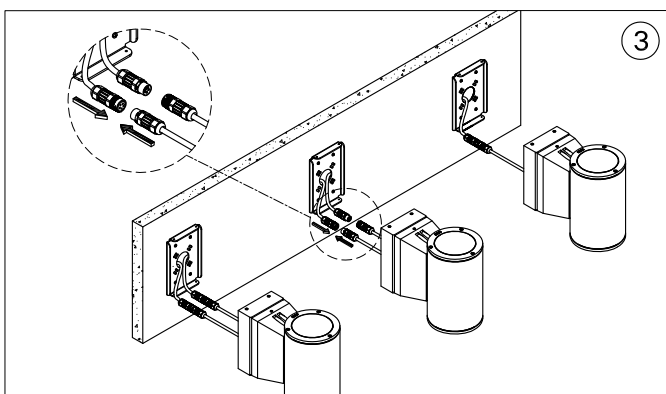

For Installation of Jet RGBW cylindrical and square wall down and up-down light.
Model. JE-30393, JE-30413, JE-30383 and JE-30403.

Product drawing (dimensions)

CE IP65 IK08 CLASS I

- LIGMAN standard products are supplied with the control gear 220-240V 50/60Hz. The control gear for other voltages and frequencies is available upon request, please consult us for more details.
- LIGMAN luminaires are designed to conform IEC 60598 2-1 standard.