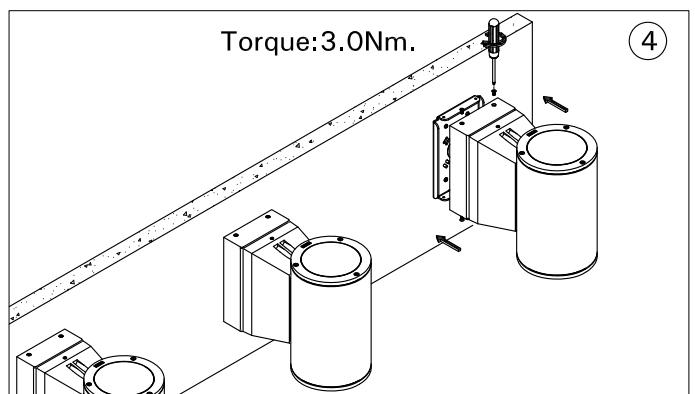

For Installation of Jet RGBW cylindrical and square wall down and up-down light.
Model. JE-30393, JE-30413, JE-30383 and JE-30403.

Product drawing (dimensions)

CE IP65 IK08 CLASS I

- LIGMAN standard products are supplied with the control gear 220-240V 50/60Hz. The control gear for other voltages and frequencies is available upon request, please consult us for more details.
- LIGMAN luminaires are designed to conform IEC 60598 2-1 standard.