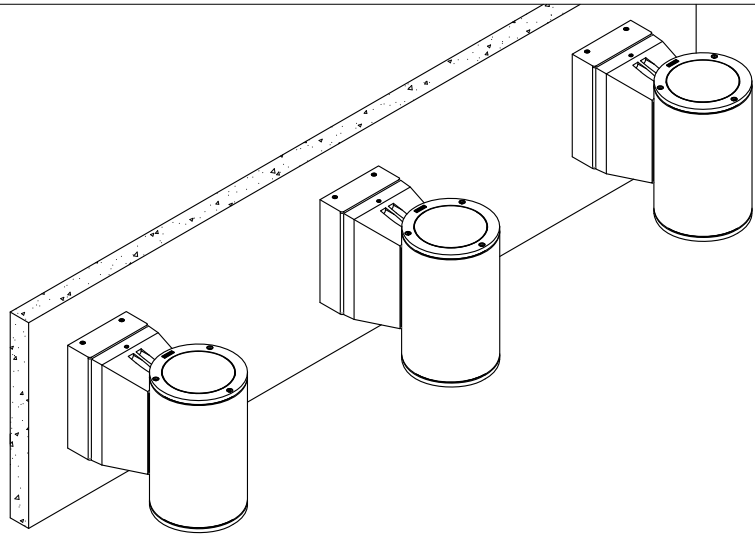

5

6

DMX SYSTEM BLOCK DIAGRAM