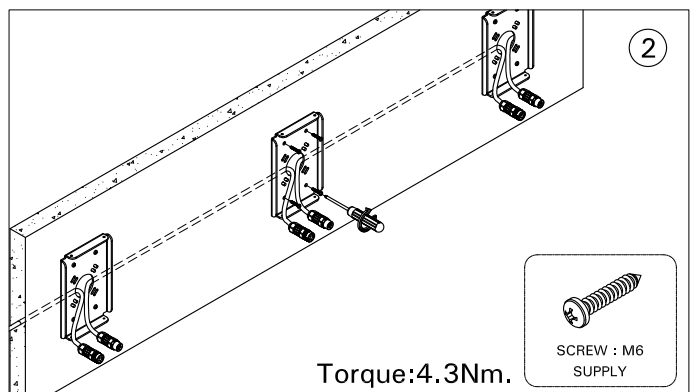

For Installation of Jet RGBW cylindrical and square wall down and up-down light.
Model. JE-30393, JE-30413, JE-30383 and JE-30403.

Product drawing (dimensions)

CE IP65 IK08 CLASS I

- LIGMAN standard products are supplied with the control gear 220-240V 50/60Hz. The control gear for other voltages and frequencies is available upon request, please consult us for more details.
- LIGMAN luminaires are designed to conform IEC 60598 2-1 standard.