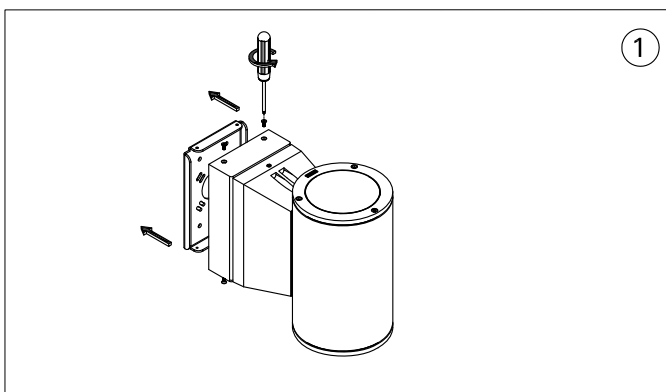

For Installation of Jet RGBW cylindrical and square wall down and up-down light.
Model. JE-30393, JE-30413, JE-30383 and JE-30403.

Product drawing (dimensions)

CE IP65 IK08 CLASS I

- LIGMAN standard products are supplied with the control gear 220-240V 50/60Hz. The control gear for other voltages and frequencies is available upon request, please consult us for more details.
- LIGMAN luminaires are designed to conform IEC 60598 2-1 standard.