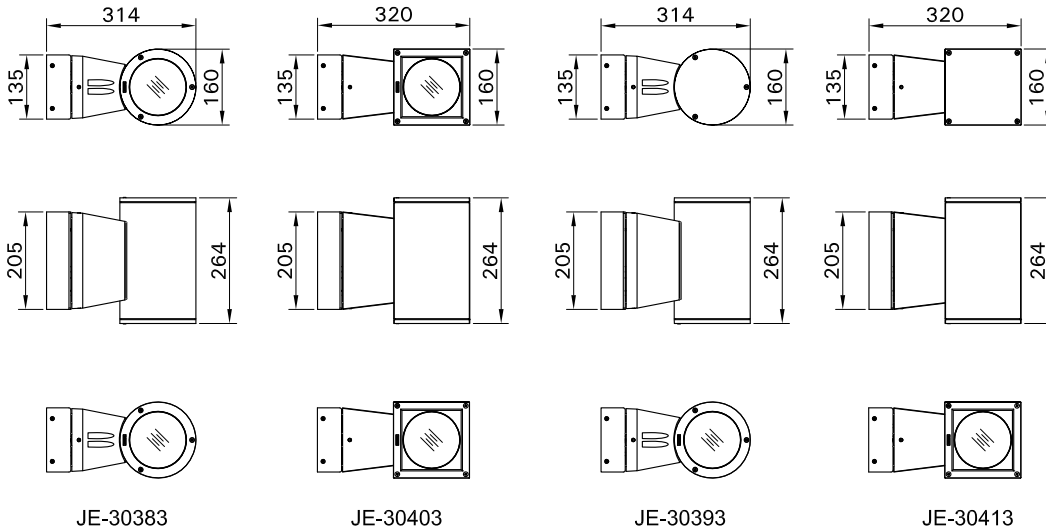

For Installation of Jet RGBW cylindrical and square wall down and up-down light.
Model. JE-30393, JE-30413, JE-30383 and JE-30403.

Product drawing (dimensions)

CE IP65 IK08 CLASS I

- LIGMAN standard products are supplied with the control gear 220-240V 50/60Hz. The control gear for other voltages and frequencies is available upon request, please consult us for more details.
- LIGMAN luminaires are designed to conform IEC 60598 2-1 standard.