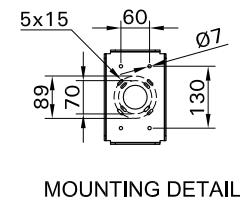

For Installation of Jet RGBW cylindrical and square wall down and up-down light.
Model. JE-30393, JE-30413, JE-30383 and JE-30403.

Product drawing (dimensions)

CE IP65 IK08 CLASS I

- LIGMAN standard products are supplied with the control gear 220-240V 50/60Hz. The control gear for other voltages and frequencies is available upon request, please consult us for more details.
- LIGMAN luminaires are designed to conform IEC 60598 2-1 standard.