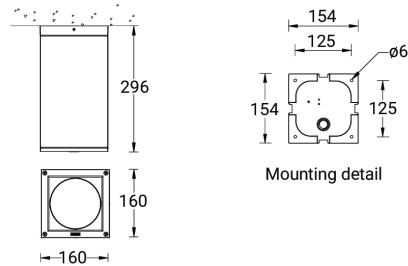

JET 42 (JE-80061)

Luminaire structure

- Die-cast aluminium housing pre-treated before powder coating ensuring high corrosion resistance
- Single cable entry
- Stainless steel fasteners in grade 316
- Durable silicone rubber gasket
- Clear toughened glass
- Integral control gear

Jet 42

Light symbol

Product color

Product description

160x160 mm - 296 mm - Square

Technical information

Lamp	1 COB
Lamp type	COB
Dimming type	DALI, 1-10V, On/Off
EEC	A++
Material	Aluminium
Weight	3.9 kg

Luminaire	
Power	39 W
Lumen	2735 - 3494 lm
Efficacy	70 - 90 lm/W
CCT	3000K, 4000K
Drive current	900 mA
Optic	N [13°], M [20°], W [40°], VW [61°]

We reserve the right to make technical and design changes.

14:02, 29-01-2020

<https://www.ligman.com/jet-42-je-80061/>

EUROPE
LIGMAN EUROPE s.r.o.
VGP Park Ústí nad Labem
P 2 120
40317, Přestanov
Czech Republic
+420 477 071 500
sales.cz@ligman.com

ASIA PACIFIC
LIGMAN Lighting Co.,Ltd.
17/2 Moo4 Monthong
Bangnampreaw
24150, Chachoengsao
Thailand
+66 2 108 6700
info@ligman.com