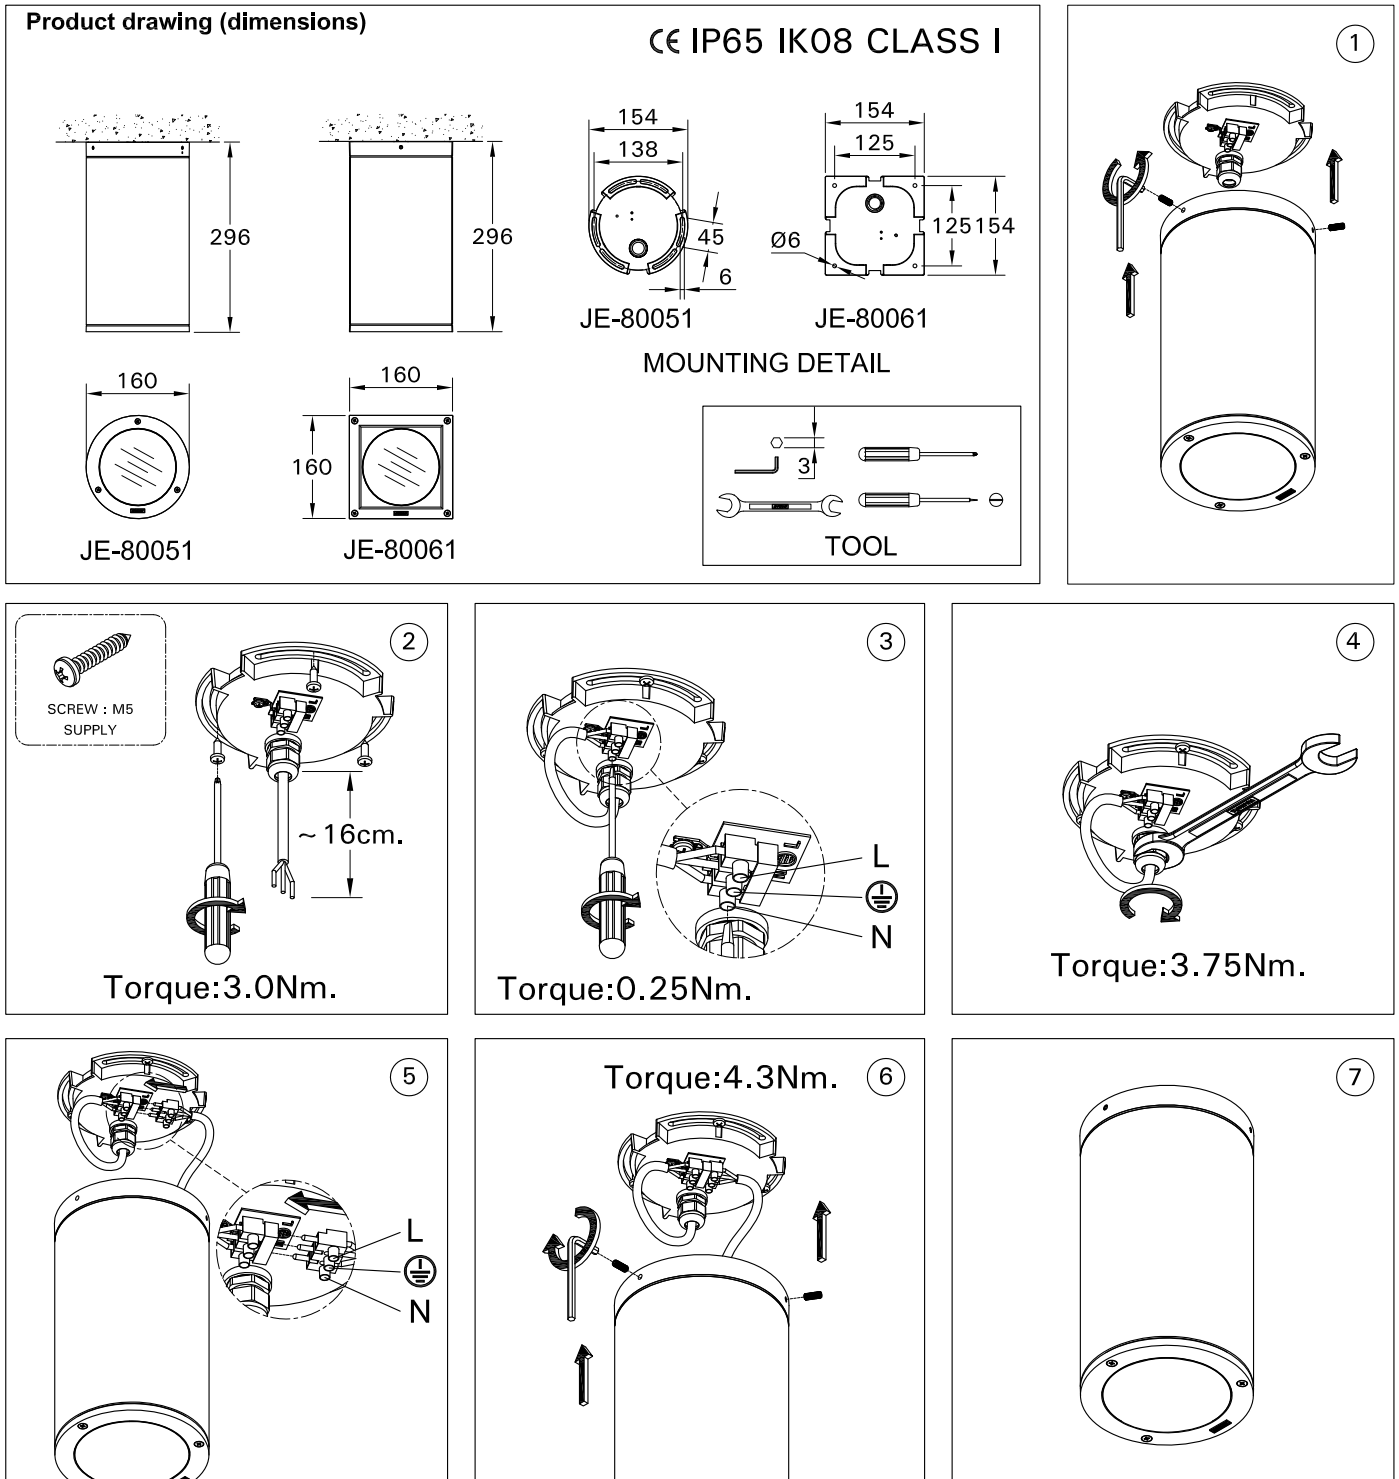

For Installation of Jet surface exterior downlights.
Model. JE-80051 and JE-80061.

- LIGMAN standard products are supplied with the control gear 220-240V 50/60Hz.
The control gear for other voltages and frequencies is available upon request, please consult us for more details.
- LIGMAN luminaires are designed to conform IEC 60598 2-1 standard.