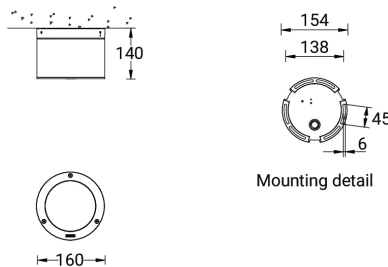

JET 41 (JE-80052)

Luminaire structure

- Die-cast aluminium housing pre-treated before powder coating ensuring high corrosion resistance
- Single cable entry
- Stainless steel fasteners in grade 316
- Durable silicone rubber gasket
- Clear toughened glass
- Integral control gear

Jet

Light symbol

Product color

Product description

Ø160 - 140 mm - Round

Technical information

Lamp	1 COB
Lamp type	COB
Dimming type	DALI, 1-10V, On/Off
EEC	A++
Material	Aluminium
Weight	1.2 kg

Luminaire	
Power	20 W
Lumen	1700 - 2284 lm
Efficacy	85 - 114 lm/W
CCT	4000K, 3000K
Drive current	500 mA
Optic	AS [46°x56°], M [35°], N [22°], W [52°]