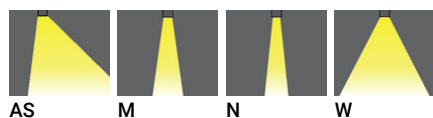

Jet

Light symbol

Product color

Product description

Ø160 - 140 mm - Round

Technical information

Lamp	1 COB
Lamp type	COB
Dimming type	DALI, 1-10V, On/Off
EEC	A++
Material	Aluminium
Weight	1.2 kg

Luminaire	
Power	20 W
Lumen	1700 - 2284 lm
Efficacy	85 - 114 lm/W
CCT	4000K, 3000K
Drive current	500 mA
Optic	AS [46°x56°], M [35°], N [22°], W [52°]