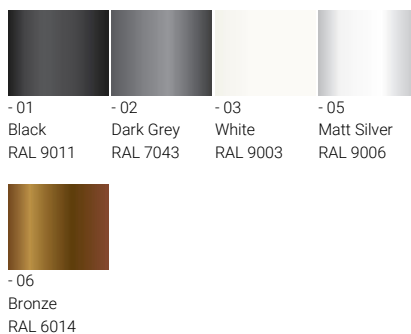

Light symbol

Product color

Product description

Ø160 - 140 mm - Round

Technical information

Lamp	1 COB
Lamp type	COB
Dimming type	DALI, 1-10V, On/Off
EEC	A++
Material	Aluminium
Weight	1.2 kg

Luminaire	
Power	20 W
Lumen	1700 - 2284 lm
Efficacy	85 - 114 lm/W
CCT	4000K, 3000K
Drive current	500 mA
Optic	AS [46°x56°], M [35°], N [22°], W [52°]

We reserve the right to make technical and design changes.

05:45, 29-01-2020

<https://www.ligman.com/jet-41-je-80052/>

EUROPE
LIGMAN EUROPE s.r.o.
VGP Park Ústí nad Labem
P 2 120
40317, Přestanov
Czech Republic
+420 477 071 500
sales.cz@ligman.com

ASIA PACIFIC
LIGMAN Lighting Co.,Ltd.
17/2 Moo4 Monthong
Bangnampreaw
24150, Chachoengsao
Thailand
+66 2 108 6700
info@ligman.com