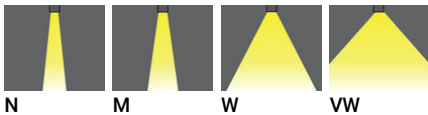

Light symbol

N M W VW