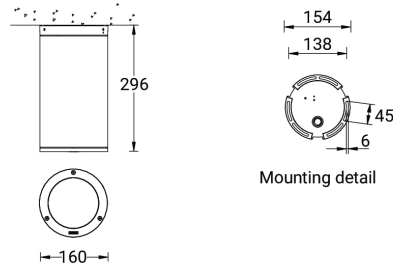

JET 41 (JE-80051)

Luminaire structure

- Die-cast aluminium housing pre-treated before powder coating ensuring high corrosion resistance
- Single cable entry
- Stainless steel fasteners in grade 316
- Durable silicone rubber gasket
- Clear toughened glass
- Integral control gear

Jet 41

Light symbol

N M W VW

Product color

Product description

Ø160 - 296 mm - Round

Technical information

Lamp	1 COB
Lamp type	COB
Dimming type	DALI, 1-10V, On/Off
EEC	A++
Material	Aluminium
Weight	3.1 kg