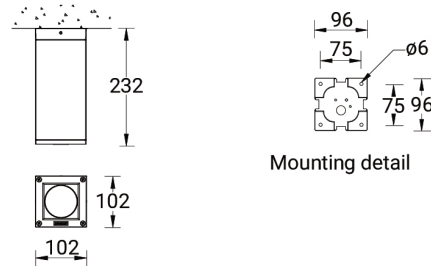

Mounting detail