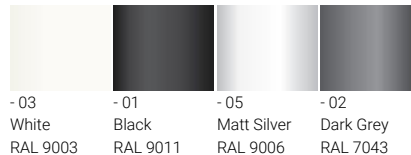

Jet 40

Mounting detail

Light symbol

N M W VW

Product color

-03 White RAL 9003
 -01 Black RAL 9011
 -05 Matt Silver RAL 9006
 -02 Dark Grey RAL 7043

-06 Bronze RAL 6014

Product description