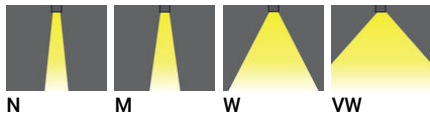

Light symbol

N M W VW