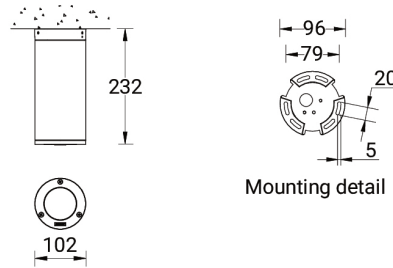

JET 39 (JE-80031)

Luminaire structure

- Die-cast aluminium housing pre-treated before powder coating ensuring high corrosion resistance
- Single cable entry
- Stainless steel fasteners in grade 316
- Durable silicone rubber gasket
- Clear toughened glass
- Integral control gear

Jet 39

Light symbol

N M W VW

Product color

-02 Dark Grey RAL 7043
-01 Black RAL 9011
-05 Matt Silver RAL 9006
-06 Bronze RAL 6014

-03 White RAL 9003

Product description

Ø102 - 232 mm - Round

Technical information

Lamp	1 COB
Lamp type	COB
Dimming type	DALI, 1-10V, On/Off
EEC	A++
Material	Aluminium
Weight	1.6 kg

Luminaire	
Power	14 W
Lumen	949 - 1107 lm
Efficacy	68 - 79 lm/W
CCT	4000K, 3000K
Drive current	350 mA
Optic	N [20°], M [24°], W [36°], VW [71°]

We reserve the right to make technical and design changes.

05:43, 29-01-2020

<https://www.ligman.com/jet-39-je-80031/>

EUROPE
LIGMAN EUROPE s.r.o.
VGP Park Ústí nad Labem
P 2 120
40317, Přestanov
Czech Republic
+420 477 071 500
sales.cz@ligman.com

ASIA PACIFIC
LIGMAN Lighting Co.,Ltd.
17/2 Moo4 Monthong
Bangnampreaw
24150, Chachoengsao
Thailand
+66 2 108 6700
info@ligman.com