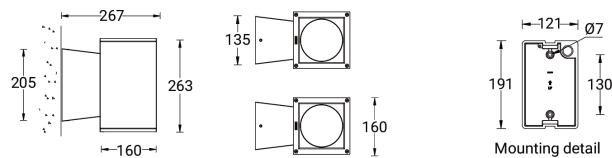

JET 38 (JE-30401)

Luminaire structure

- Die-cast aluminium housing pre-treated before powder coating ensuring high corrosion resistance
- Single cable entry
- Two cable entries for through wiring for JE-30393, JE-30413, JE-30383, JE-30403
- Stainless steel fasteners in grade 316
- Durable silicone rubber gasket
- High-efficiency optical reflector
- Clear toughened glass
- Integral control gear

Jet 38 Square - Up-Down Light

Light symbol

N / M   M / N   W / N   VW / M

Product color

-05 Matt Silver RAL 9006   -06 Bronze RAL 6014   -02 Dark Grey RAL 7043   -03 White RAL 9003

-01 Black RAL 9011

Product description

160x160 mm - 263 mm - Down & Up - Square

Technical information

Lamp	1 & 1 COB
Lamp type	COB
Dimming type	On/Off, DALI, 1-10V
EEC	A++
Material	Aluminium
Weight	6.2 kg

Luminaire	
Power	78 W
Lumen	5470 - 6988 lm
Efficacy	70 - 90 lm/W
CCT	4000K, 3000K
Drive current	900 mA
Optic	N [13°], M [20°], W [40°], VW [61°]
Optic (Up)	W [40°], N [13°], VW [61°], M [20°]

We reserve the right to make technical and design changes.

13:15, 31-01-2020

<https://www.ligman.com/jet-38-je-30401/>

EUROPE
LIGMAN EUROPE s.r.o.
VGP Park Ústí nad Labem
P 2 120
40317, Přestanov
Czech Republic
+420 477 071 500
sales.cz@ligman.com

ASIA PACIFIC
LIGMAN Lighting Co.,Ltd.
17/2 Moo4 Monthong
Bangnampreaw
24150, Chachoengsao
Thailand
+66 2 108 6700
info@ligman.com