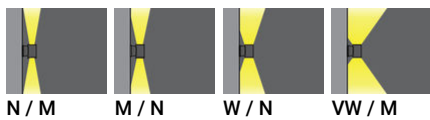

Light symbol

N / M   M / N   W / N   VW / M