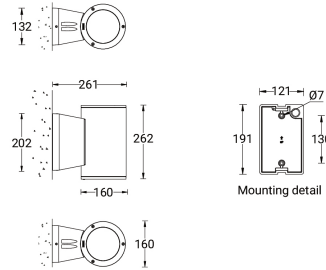

JET 37 (JE-30381)

Luminaire structure

- Die-cast aluminium housing pre-treated before powder coating ensuring high corrosion resistance
- Single cable entry
- Two cable entries for through wiring for JE-30393, JE-30413, JE-30383, JE-30403
- Stainless steel fasteners in grade 316
- Durable silicone rubber gasket
- High-efficiency optical reflector
- Clear toughened glass
- Integral control gear

JET 37
JE-30381

Light symbol

Product color

Product description

Ø160 - 262 mm - Down & Up - Round

Technical information

Lamp	1 & 1 COB
Lamp type	COB
Dimming type	1-10V, On/Off, DALI
EEC	A++
Material	Aluminium
Weight	5.0 kg

Luminaire	
Power	78 W
Lumen	5470 - 6988 lm
Efficacy	70 - 90 lm/W
CCT	4000K, 3000K
Drive current	900 mA
Optic	N [13°], M [20°], W [40°], VW [61°]
Optic (Up)	N [13°], M [20°], W [40°], VW [61°]

We reserve the right to make technical and design changes.

15:09, 31-01-2020

<https://www.ligman.com/jet-37-je-30381/>

EUROPE
LIGMAN EUROPE s.r.o.
VGP Park Ústí nad Labem
P 2 120
40317, Přestanov
Czech Republic
+420 477 071 500
sales.cz@ligman.com

ASIA PACIFIC
LIGMAN Lighting Co.,Ltd.
17/2 Moo4 Monthong
Bangnampreaw
24150, Chachoengsao
Thailand
+66 2 108 6700
info@ligman.com