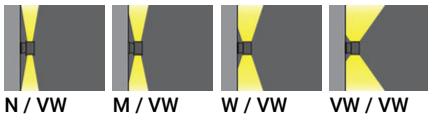

- 01 Black RAL 9011
- 02 Dark Grey RAL 7043
- 03 White RAL 9003
- 05 Matt Silver RAL 9006
- 06 Bronze RAL 6014

Light symbol

N / VW   M / VW   W / VW   VW / VW