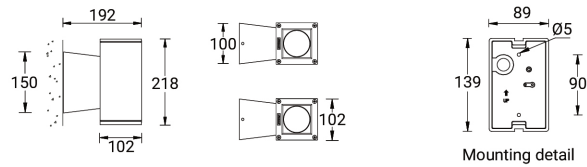

Jet 36 Square - Up-Down Light