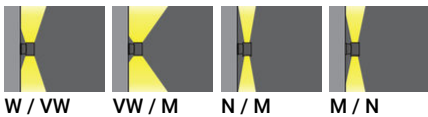

Light symbol

W / VW   VW / M   N / M   M / N