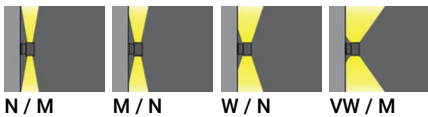

Light symbol

N / M   M / N   W / N   VW / M