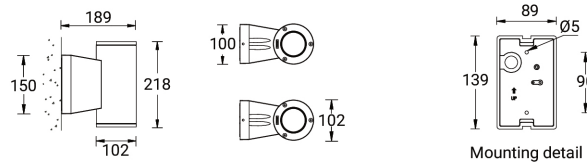

Jet 35 Cylindrical - Up-Down Light

Light symbol

N / M M / N W / N VW / M

Product color

Product description

Ø102 - 218 mm - Down & Up - Round

Technical information

Lamp	1 & 1 COB
Lamp type	COB
Dimming type	1-10V, DALI, On/Off
EEC	A++
Material	Aluminium
Weight	2.3 kg