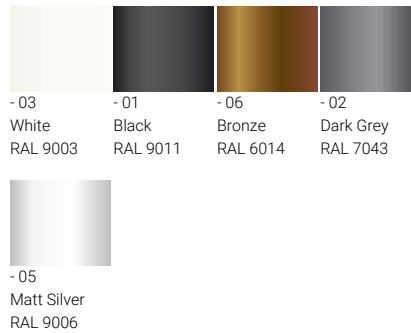

Product color

Product description

Ø102 - 218 mm - Down & Up - Round

Technical information

Lamp	1 & 1 COB
Lamp type	COB
Dimming type	1-10V, DALI, On/Off
EEC	A++
Material	Aluminium
Weight	2.3 kg

Luminaire	
Power	28 W
Lumen	1898 - 2214 lm
Efficacy	68 - 79 lm/W
CCT	4000K, 3000K
Drive current	350 mA
Optic	N [20°], M [24°], W [36°], VW [71°]
Optic (Up)	W [36°], N [20°], VW [71°], M [24°]

We reserve the right to make technical and design changes.

02:43, 31-01-2020

<https://www.ligman.com/jet-35-je-30341/>

EUROPE
LIGMAN EUROPE s.r.o.
VGP Park Ústí nad Labem
P 2 120
40317, Přestanov
Czech Republic
+420 477 071 500
sales.cz@ligman.com

ASIA PACIFIC
LIGMAN Lighting Co.,Ltd.
17/2 Moo4 Monthong
Bangnampreaw
24150, Chachoengsao
Thailand
+66 2 108 6700
info@ligman.com