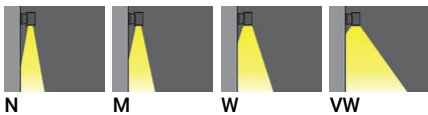

Light symbol

N M W VW