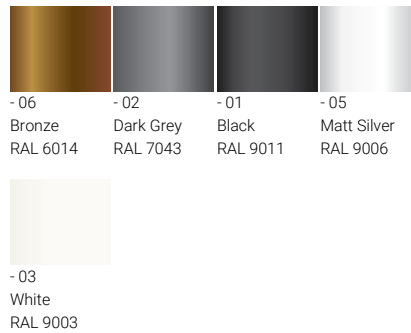

Product color

Product description

160x160 mm - 263 mm - Down - Square

Technical information

Lamp	1 COB
Lamp type	COB
Dimming type	On/Off, 1-10V, DALI
EEC	A++
Material	Aluminium
Weight	5.1 kg

Luminaire	
Power	39 W
Lumen	2735 - 3494 lm
Efficacy	70 - 90 lm/W
CCT	3000K, 4000K
Drive current	900 mA
Optic	N [13°], M [20°], W [40°], VW [61°]

We reserve the right to make technical and design changes.

15:13, 31-01-2020

<https://www.ligman.com/jet-34-je-30411/>

EUROPE
LIGMAN EUROPE s.r.o.
VGP Park Ústí nad Labem
P 2 120
40317, Přestanov
Czech Republic
+420 477 071 500
sales.cz@ligman.com

ASIA PACIFIC
LIGMAN Lighting Co.,Ltd.
17/2 Moo4 Monthong
Bangnampreaw
24150, Chachoengsao
Thailand
+66 2 108 6700
info@ligman.com