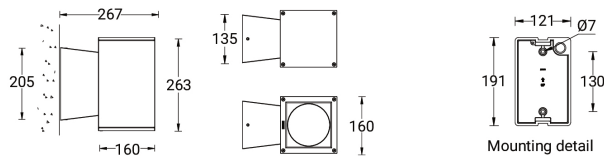

Jet 34 Square - Down Light

**Light symbol**

N M W VW

**Product color**

**Product description**

160x160 mm - 263 mm - Down - Square

**Technical information**

<b>Lamp</b>	1 COB
<b>Lamp type</b>	COB
<b>Dimming type</b>	On/Off, 1-10V, DALI
<b>EEC</b>	A++
<b>Material</b>	Aluminium
<b>Weight</b>	5.1 kg