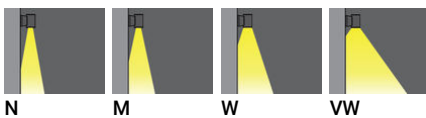

Light symbol

N M W VW