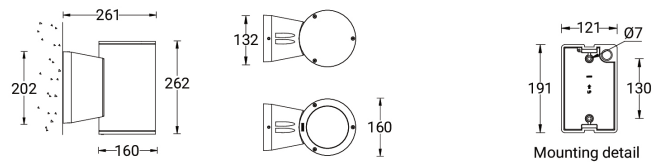

JET 33 (JE-30391)

Luminaire structure

- Die-cast aluminium housing pre-treated before powder coating ensuring high corrosion resistance
- Single cable entry
- Two cable entries for through wiring for JE-30393, JE-30413, JE-30383, JE-30403
- Stainless steel fasteners in grade 316
- Durable silicone rubber gasket
- High-efficiency optical reflector
- Clear toughened glass
- Integral control gear

Jet 33 Cylindrical - Down Light

Light symbol

N M W VW

Product color

-05 Matt Silver RAL 9006
-02 Dark Grey RAL 7043
-03 White RAL 9003
-01 Black RAL 9011

-06 Bronze RAL 6014

Product description

Ø160 - 262 mm - Down - Round

Technical information

Lamp	1 COB
Lamp type	COB
Dimming type	1-10V, DALI, On/Off
EEC	A++
Material	Aluminium
Weight	3.8 kg

Luminaire	
Power	39 W
Lumen	2735 - 3494 lm
Efficacy	70 - 90 lm/W
CCT	4000K, 3000K
Drive current	900 mA
Optic	N [13°], M [20°], W [40°], VW [61°]

We reserve the right to make technical and design changes.

15:09, 31-01-2020

<https://www.ligman.com/jet-33-je-30391/>

EUROPE
LIGMAN EUROPE s.r.o.
VGP Park Ústí nad Labem
P 2 120
40317, Přestanov
Czech Republic
+420 477 071 500
sales.cz@ligman.com

ASIA PACIFIC
LIGMAN Lighting Co.,Ltd.
17/2 Moo4 Monthong
Bangnampreaw
24150, Chachoengsao
Thailand
+66 2 108 6700
info@ligman.com