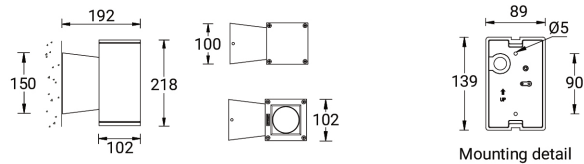

**JET 32 (JE-30371)**

**Luminaire structure**

- Die-cast aluminium housing pre-treated before powder coating ensuring high corrosion resistance
- Single cable entry
- Two cable entries for through wiring for JE-30393, JE-30413, JE-30383, JE-30403
- Stainless steel fasteners in grade 316
- Durable silicone rubber gasket
- High-efficiency optical reflector
- Clear toughened glass
- Integral control gear

Jet 32 Square - Down Light

**Light symbol**

**Product color**

**Product description**

102x102 mm - 218 mm - Down - Square

**Technical information**

<b>Lamp</b>	1 COB
<b>Lamp type</b>	COB
<b>Dimming type</b>	1-10V, DALI, On/Off
<b>EEC</b>	A++
<b>Material</b>	Aluminium
<b>Weight</b>	2.6 kg