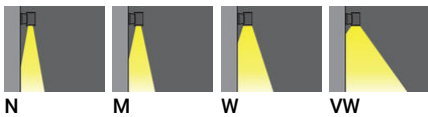

Light symbol