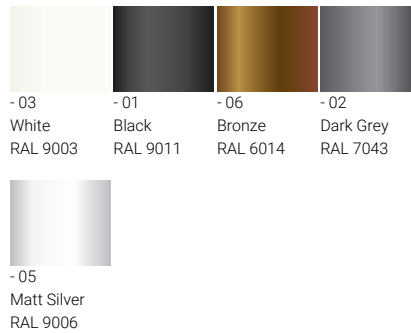

Light symbol

Product color

Product description

102x102 mm - 218 mm - Down - Square

Technical information

Lamp	1 COB
Lamp type	COB
Dimming type	1-10V, DALI, On/Off
EEC	A++
Material	Aluminium
Weight	2.6 kg

Luminaire	
Power	15 W
Lumen	949 - 1107 lm
Efficacy	63 - 74 lm/W
CCT	4000K, 3000K
Drive current	350 mA
Optic	N [20°], M [24°], W [36°], VW [71°]

We reserve the right to make technical and design changes.

14:23, 31-01-2020

<https://www.ligman.com/jet-32-je-30371/>

EUROPE
LIGMAN EUROPE s.r.o.
VGP Park Ústí nad Labem
P 2 120
40317, Přestanov
Czech Republic
+420 477 071 500
sales.cz@ligman.com

ASIA PACIFIC
LIGMAN Lighting Co.,Ltd.
17/2 Moo4 Monthong
Bangnampreaw
24150, Chachoengsao
Thailand
+66 2 108 6700
info@ligman.com