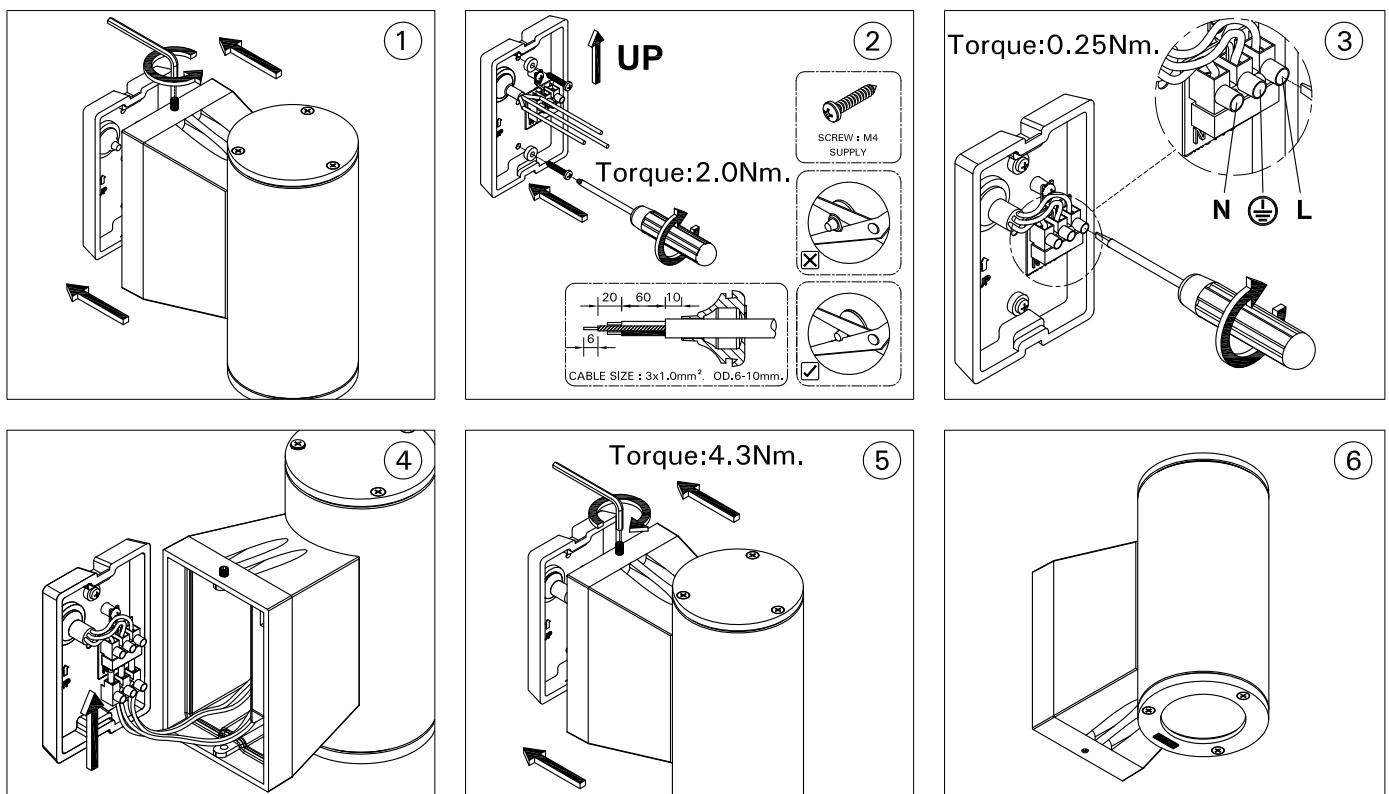

For Installation of Jet cylindrical and square wall down and up-down light.
Model. JE-30341, JE-30351, JE-30361 and JE-30371

- LIGMAN standard products are supplied with the control gear 220-240V 50/60Hz. The control gear for other voltages and frequencies is available upon request, please consult us for more details.
- LIGMAN luminaires are designed to conform IEC 60598 2-1 standard.