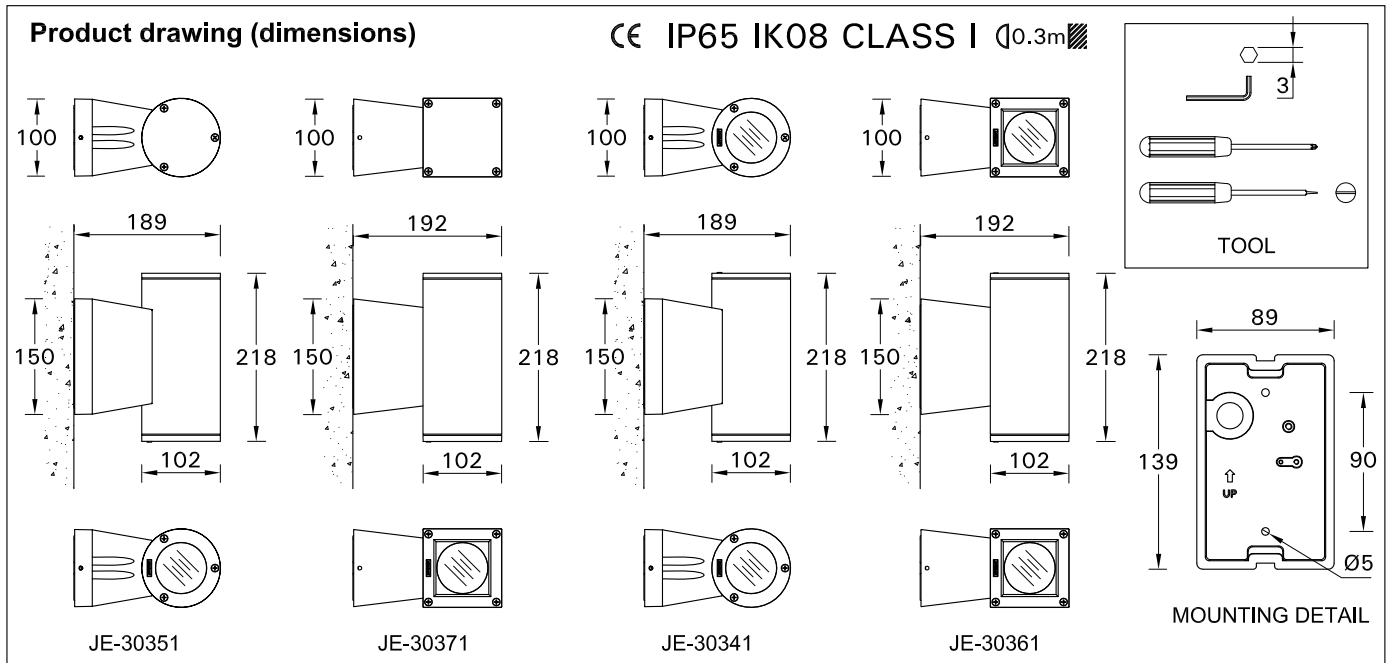

For Installation of Jet cylindrical and square wall down and up-down light.
Model. JE-30341, JE-30351, JE-30361 and JE-30371

- LIGMAN standard products are supplied with the control gear 220-240V 50/60Hz. The control gear for other voltages and frequencies is available upon request, please consult us for more details.
- LIGMAN luminaires are designed to conform IEC 60598 2-1 standard.