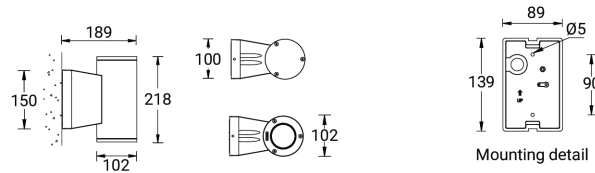

Jet 31 Cylindrical - Down Light