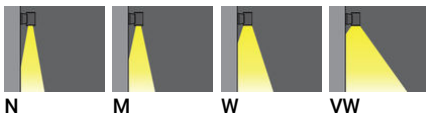

**JET 31 (JE-30351)**

**Luminaire structure**

- Die-cast aluminium housing pre-treated before powder coating ensuring high corrosion resistance
- Single cable entry
- Two cable entries for through wiring for JE-30393, JE-30413, JE-30383, JE-30403
- Stainless steel fasteners in grade 316
- Durable silicone rubber gasket
- High-efficiency optical reflector
- Clear toughened glass
- Integral control gear

Jet 31 Cylindrical - Down Light

**Light symbol**

**Product color**

-06  
Bronze  
RAL 6014

**Product description**

Ø102 - 218 mm - Down - Round

**Technical information**

Lamp	1 COB
Lamp type	COB
Dimming type	1-10V, DALI, On/Off
EEC	A++
Material	Aluminium
Weight	2.2 kg