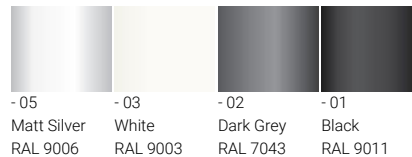

Jet 31 Cylindrical - Down Light

**Light symbol**

**Product color**

-06  
Bronze  
RAL 6014

**Product description**

Ø102 - 218 mm - Down - Round

**Technical information**

Lamp	1 COB
Lamp type	COB
Dimming type	1-10V, DALI, On/Off
EEC	A++
Material	Aluminium
Weight	2.2 kg