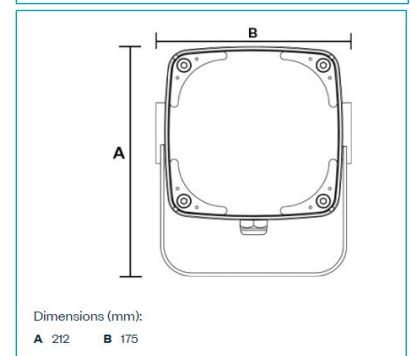

<b>Product Name</b>	Fira
<b>Output</b>	up to 3,148lm
<b>Light Source</b>	LED
<b>Colour Temp</b>	2,700K / 3,000K / 4,000K
<b>CRI</b>	80
<b>Distribution</b>	Narrow (8°) / Medium (30°) / Wide (65°)
<b>Number of LEDs</b>	9
<b>Power (max)</b>	27W
<b>Luminaire Efficacy (max)</b>	117lm/W
<b>Electrical Class</b>	Class I / Class II
<b>Operating Voltage</b>	220-240V
<b>Driver</b>	On-Off / DALI / Bluetooth
<b>Drive Current Range</b>	350mA / 500mA / 700mA / 1,050mA
<b>Lifetime</b>	100,000 hours L90
<b>Operating Temperature</b>	-20° C to +40° C
<b>IP Rating</b>	IP66
<b>IK Rating</b>	IK09
<b>Colour Finish</b>	Black RAL 9005 / White RAL 9016 / Aluminium 9006 / Metallic Grey 9007 / Metallic Dark Grey DB703 / Corten Brown (other RAL colours on request)
<b>Housing Material</b>	Die-cast aluminium
<b>Finish</b>	Polyester powder coat
<b>Glazing Material</b>	Flat toughened glass
<b>Weight</b>	4.5kg
<b>Tilt Adjustment</b>	45° (forward), 90° (backwards)
<b>Certifications</b>	CE
<b>Control Options</b>	Bluetooth (controlled via app - for further details please refer to the installation sheet)