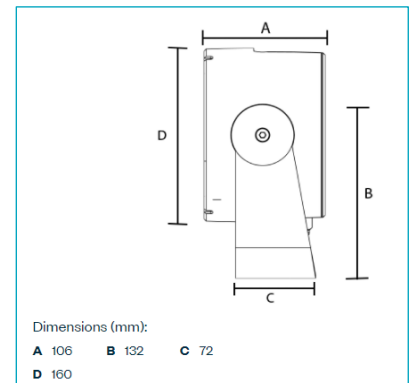

<b>Product Name</b>	Fira
<b>Output</b>	up to 3,148lm
<b>Light Source</b>	LED
<b>Colour Temp</b>	2,700K / 3,000K / 4,000K
<b>CRI</b>	80
<b>Distribution</b>	Narrow (8°) / Medium (30°) / Wide (65°)
<b>Number of LEDs</b>	9
<b>Power (max)</b>	27W
<b>Luminaire Efficacy (max)</b>	117lm/W
<b>Electrical Class</b>	Class I / Class II
<b>Operating Voltage</b>	220-240V
<b>Driver</b>	On-Off / DALI / Bluetooth
<b>Drive Current Range</b>	350mA / 500mA / 700mA / 1,050mA
<b>Lifetime</b>	100,000 hours L90
<b>Operating Temperature</b>	-20° C to +40° C
<b>IP Rating</b>	IP66
<b>IK Rating</b>	IK09
<b>Colour Finish</b>	Black RAL 9005 / White RAL 9016 / Aluminium 9006 / Metallic Grey 9007 / Metallic Dark Grey DB703 / Corten Brown (other RAL colours on request)
<b>Housing Material</b>	Die-cast aluminium
<b>Finish</b>	Polyester powder coat
<b>Glazing Material</b>	Flat toughened glass
<b>Weight</b>	4.5kg
<b>Tilt Adjustment</b>	45° (forward), 90° (backwards)
<b>Certifications</b>	CE
<b>Control Options</b>	Bluetooth (controlled via app - for further details please refer to the installation sheet)