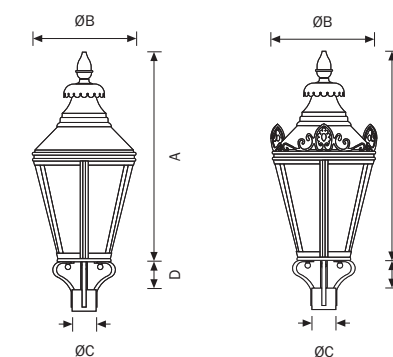

Pall Mall

Westminster