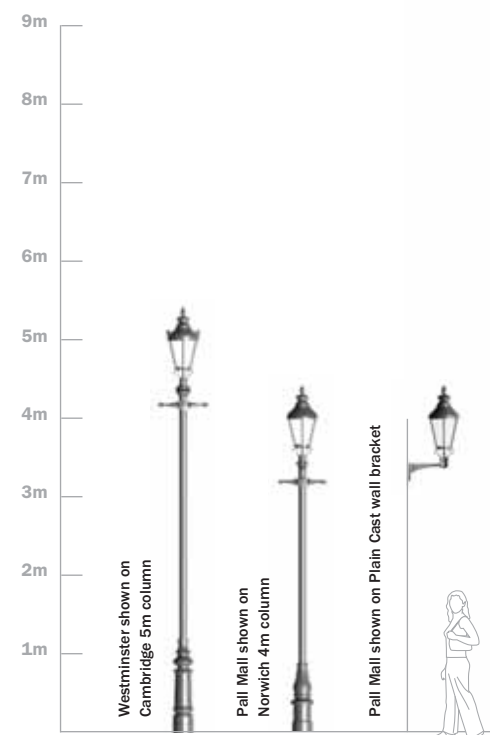

- Robust copper construction for enhanced corrosion resistance and longevity
- Ingress Protection – one piece glazing and silicone gasket ensure whole lantern sealed to IP65
- Frog has external connector block for ease of installation

Diamond Optic®

Diamond Optic® reflector system reduces light pollution and allows increased column spacings. See pages 16-19 for full details.

When fitted with 100w SON-T+ or CDO-TT lamps, Diamond Optic® setting A is unavailable and Diamond Optic® setting C (31/35) is restricted to 25/25 due to the size of the lamp and lampholder, resulting in a slightly altered distribution pattern.

Pall Mall & Westminster Product Codes

Pall Mall	Westminster	Pall Mall & Westminster	Example
1. Model			
PAL	WES		PAL
2. Lamp			
050S	050S	50w SON-T+	042P
070S	070S	70w SON-T+/CDO-TT	
100S	100S	100w SON-T+/CDO-TT	
070H	070H	70w HQI-E	
100H	100H	100w HQI-E	
035C	035C	35w CDM-T	
070C	070C	70w CDM-T	
042P	042P	42w PL-T	
045W	045W	45w CosmoWhite	
060W	060W	60w CosmoWhite	
090W	090W	90w CosmoWhite	
5. Colour/Finish			
11	11	RAL 9017 Black	03
02	02	Natural copper	
03	03	Polished & lacquered copper*	
6. Diamond Optic® Setting			
A	A	5/35	B
B	B	10/10	
C	C	31/35	
D	D	5/25	
7. Photocell			
C	C	Yes	N
N	N	No	

Open front cover flap for our guide to using this table. For non-standard codes, call us on 01992 474600.

Example Code:

1. **1. PAL** Pall Mall
2. **2. 042P** 42w PL-T
3. **3. 03** Polished & lacquered copper finish
4. **4. B** Diamond Optic® setting B
5. **5. N** without Photocell

= **PAL 042P 03 B N**

* For an alternative colour, replace 03 with the two digit number of the colour you require

Pall Mall & Westminster

IP65 IK07
CLASS I

heritage

Options

Size:
Pall Mall & Westminster
For mounting at 4 - 5 metres
Maximum lamp wattage: 100w

Glazing:
Polycarbonate one piece glazing cone (standard)
Acrylic one piece glazing cone