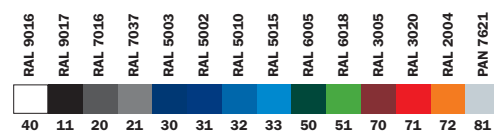

- Robust copper construction for enhanced corrosion resistance and longevity
- Ingress Protection – one piece glazing and silicone gasket ensure whole lantern sealed to IP65
- Frog has external connector block for ease of installation

Diamond Optic®

Diamond Optic® reflector system reduces light pollution and allows increased column spacings. See pages 16-19 for full details.

When fitted with 100w SON-T+ or CDO-TT lamps, Diamond Optic® setting A is unavailable and Diamond Optic® setting C (31/35) is restricted to 25/25 due to the size of the lamp and lampholder, resulting in a slightly altered distribution pattern.

Pall Mall & Westminster Product Codes

Pall Mall	Westminster	Pall Mall & Westminster	Example
1. Model			
PAL	WES		PAL
2. Lamp			
050S	050S	50w SON-T+	042P
070S	070S	70w SON-T+/CDO-TT	
100S	100S	100w SON-T+/CDO-TT	
070H	070H	70w HQI-E	
100H	100H	100w HQI-E	
035C	035C	35w CDM-T	
070C	070C	70w CDM-T	
042P	042P	42w PL-T	
045W	045W	45w CosmoWhite	
060W	060W	60w CosmoWhite	
090W	090W	90w CosmoWhite	
5. Colour/Finish			
11	11	RAL 9017 Black	03
02	02	Natural copper	
03	03	Polished & lacquered copper*	
6. Diamond Optic® Setting			
A	A	5/35	B
B	B	10/10	
C	C	31/35	
D	D	5/25	
7. Photocell			
C	C	Yes	N
N	N	No	

Open front cover flap for our guide to using this table. For non-standard codes, call us on 01992 474600.

Example Code:

1. **1. PAL** Pall Mall
2. **2. 042P** 42w PL-T
3. **3. 03** Polished & lacquered copper finish
4. **4. B** Diamond Optic® setting B
5. **5. N** without Photocell

= **PAL 042P 03 B N**

* For an alternative colour, replace 03 with the two digit number of the colour you require

Pall Mall & Westminster

IP65 IK07
CLASS I

heritage

Options

Size:
Pall Mall & Westminster
For mounting at 4 - 5 metres
Maximum lamp wattage: 100w

Glazing:
Polycarbonate one piece glazing cone (standard)
Acrylic one piece glazing cone