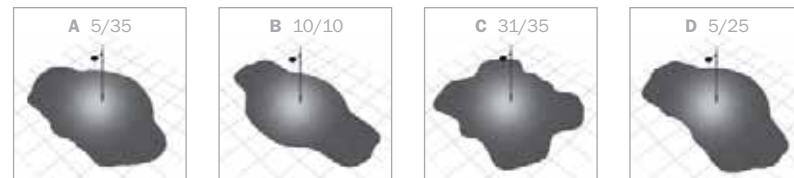

Diamond Optic®

Diamond Optic® reflector system reduces light pollution and allows increased column spacings. See pages 16-19 for full details.

When fitted with 100w SON-T+ or CDO-TT lamps, Diamond Optic® setting A is unavailable and Diamond Optic® setting C (31/35) is restricted to 25/25 due to the size of the lamp and lampholder, resulting in a slightly altered distribution pattern.

Pall Mall & Westminster Product Codes

Pall Mall	Westminster	Pall Mall & Westminster	Example
1. Model			
PAL	WES		PAL
2. Lamp			
050S	050S	50w SON-T+	042P
070S	070S	70w SON-T+/CDO-TT	
100S	100S	100w SON-T+/CDO-TT	
070H	070H	70w HQI-E	
100H	100H	100w HQI-E	
035C	035C	35w CDM-T	
070C	070C	70w CDM-T	
042P	042P	42w PL-T	
045W	045W	45w CosmoWhite	
060W	060W	60w CosmoWhite	
090W	090W	90w CosmoWhite	
5. Colour/Finish			
11	11	RAL 9017 Black	03
02	02	Natural copper	
03	03	Polished & lacquered copper*	
6. Diamond Optic® Setting			
A	A	5/35	B
B	B	10/10	
C	C	31/35	
D	D	5/25	
7. Photocell			
C	C	Yes	N
N	N	No	

Open front cover flap for our guide to using this table. For non-standard codes, call us on 01992 474600.

Example Code:

1. **1. PAL** Pall Mall
2. **2. 042P** 42w PL-T
3. **3. 03** Polished & lacquered copper finish
4. **4. B** Diamond Optic® setting B
5. **5. N** without Photocell

= **PAL 042P 03 B N**

* For an alternative colour, replace 03 with the two digit number of the colour you require