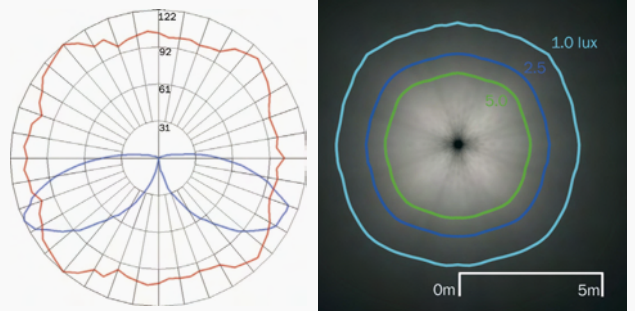

**Optical Control:** High Efficiency Side Emitting Lens

**Light Source:** White LED 12W (5 LED)

**Colour temperature:** 4100K (neutral white)

### Photometric Performance

**Colour Rendering Index (CRI):** 75

**Luminaire performance measurements** Efficacy: 51lm/w

**Light Output Ratio (LOR):** 68%