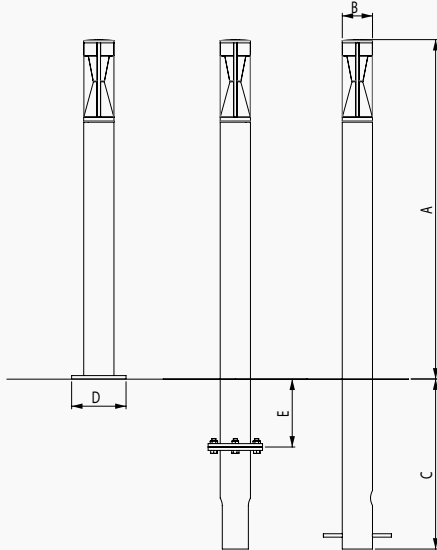

### Styles:

Bollard: 600mm, 1000mm, 2200mm

Wall mounted versions

### Dimensions

Variant	Dimensions (mm)					Weight (kg)
	A	B	C	D	E	
Standard Root	2200	89	500			21
	1000	89	500			13
	600	89	300			9
Standard Flange	1000	89		160		8
	600	89		160		11
	2200	89		160	200	20
Buried Flange	1000	89		160	200	9.5
	600	89		160	200	12
	2200	89	500	160	200	26.5
Two Part Fix	1000	89	500	160	200	18.5