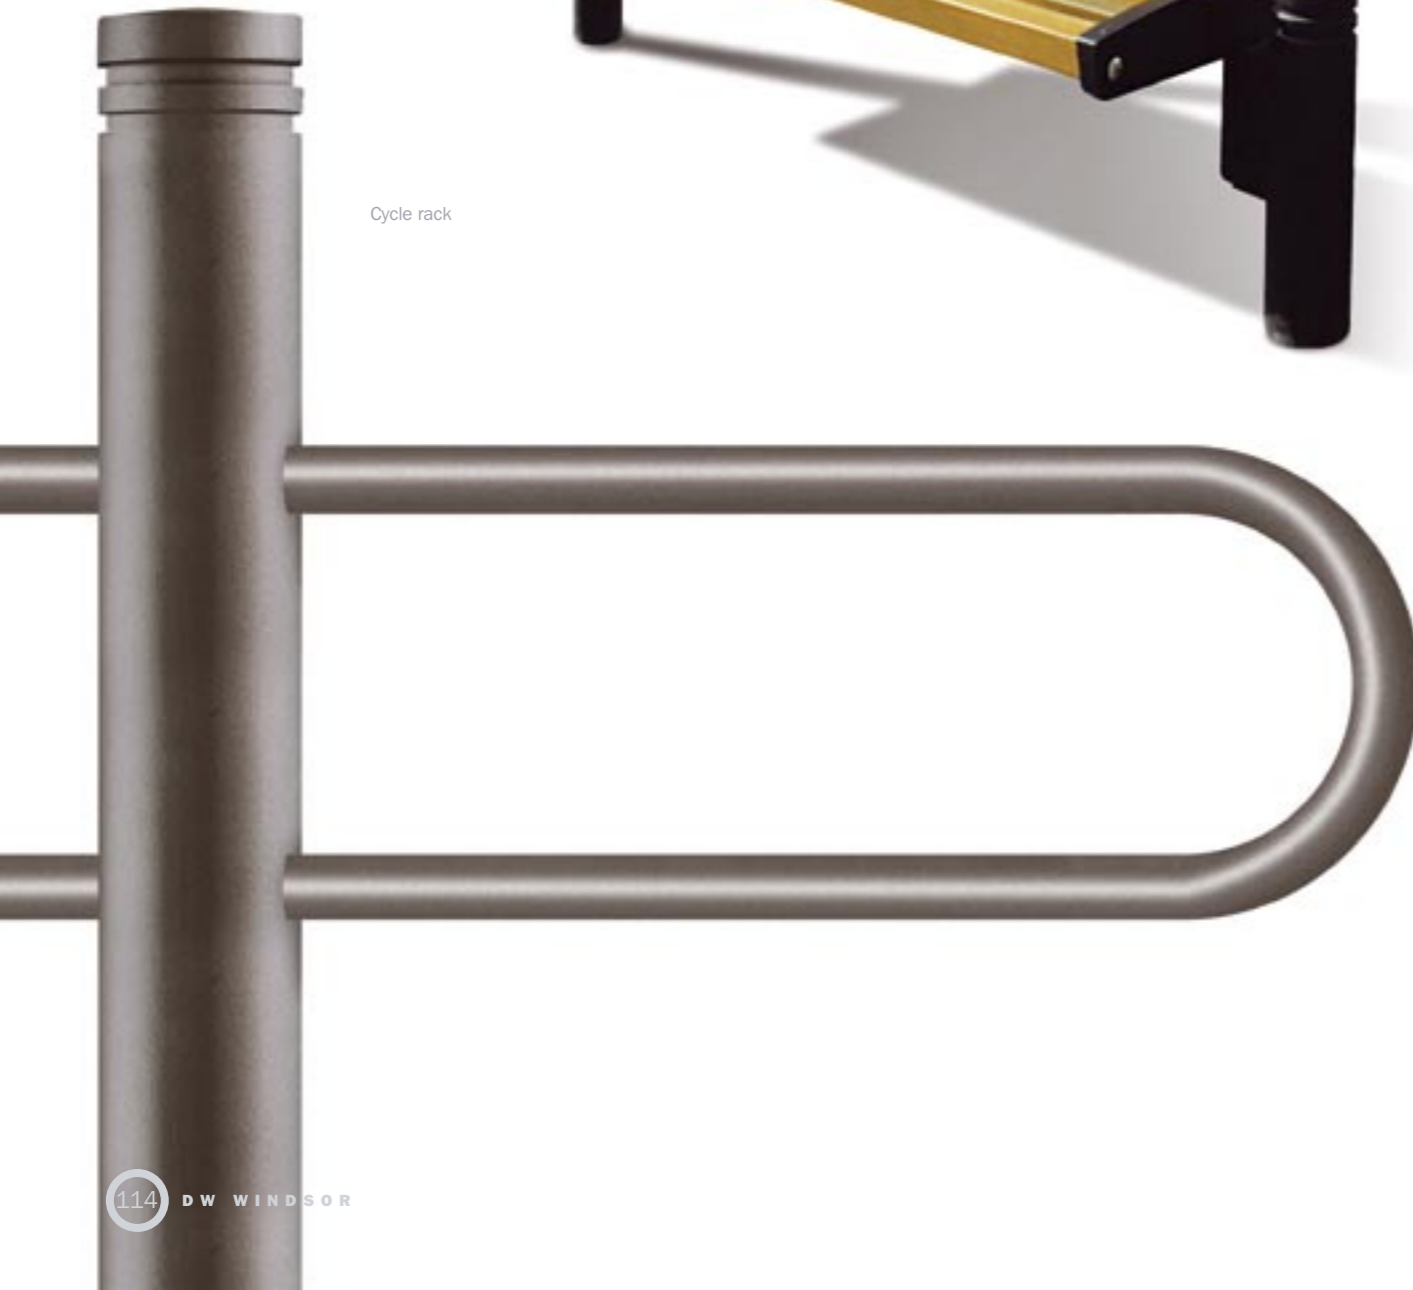

Stirling collection

Seat

Cycle rack

Bollard

Bench

Signage

The Stirling collection includes seating, bollards, a cycle rack and signage in a contemporary design that will suit many urban landscapes

The distinctive design details, common to all of these products, creates a strong family identity where cohesion across the furniture in a scheme is a prerequisite