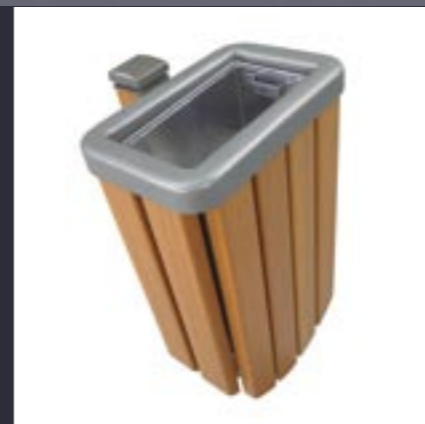

La Ligne collection

Due for launch summer 2005

Litter bin

The La Ligne collection includes urban products from seats and bins to planters and guard railings all of which share a common modular construction

Materials

A galvanised steel beam, finished in any standard RAL colour, is clad with Moabi hardwood, synthetic wood or resin mouldings which are retained by vandal resistant fasteners and finished with a painted cast aluminium cap. This structure forms the main support for each product onto which the seat, bin etc. is mounted

Options

The Moabi may be supplied stained in a mahogany or oak colour or painted any RAL colour with a special breathable paint

The synthetic wood may be supplied in cherry, light or dark wood finish

The resin mouldings may be supplied in a slate, translucent slate, granite or other finishes to order

The metalwork may be painted any standard RAL colour

Installation

To be bolted to the ground