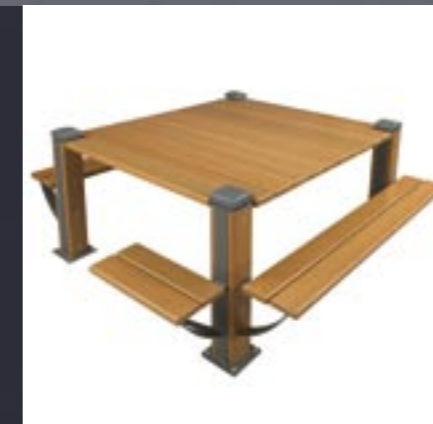

# La Ligne collection

Due for launch summer 2005

Seat

Bench

Bench

Litter bin

Picnic table

Guard rail

Planter

The La Ligne collection includes urban products from seats and bins to planters and guard railings all of which share a common modular construction

#### Materials

A galvanised steel beam, finished in any standard RAL colour, is clad with Moabi hardwood, synthetic wood or resin mouldings which are retained by vandal resistant fasteners and finished with a painted cast aluminium cap. This structure forms the main support for each product onto which the seat, bin etc. is mounted

#### Options

The Moabi may be supplied stained in a mahogany or oak colour or painted any RAL colour with a special breathable paint

The synthetic wood may be supplied in cherry, light or dark wood finish