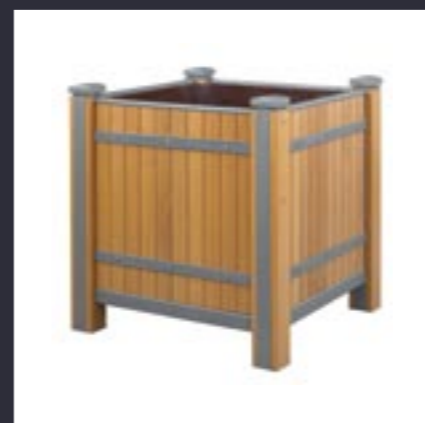

Planter

The La Ligne collection includes urban products from seats and bins to planters and guard railings all of which share a common modular construction

Materials

A galvanised steel beam, finished in any standard RAL colour, is clad with Moabi hardwood, synthetic wood or resin mouldings which are retained by vandal resistant fasteners and finished with a painted cast aluminium cap. This structure forms the main support for each product onto which the seat, bin etc. is mounted