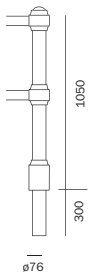

Optima | Heritage

Materials

Galvanised steel posts with cast iron fittings, supplied with a root and finished in primer

The railings are made in 48mm diameter steel and supplied in a galvanised finish

Options

Rails are to be assembled into the posts on site

Weight

Single Post: 19kg

Double Post: 21kg

Product Codes

See page 130 for Product Codes

Optima

Heritage