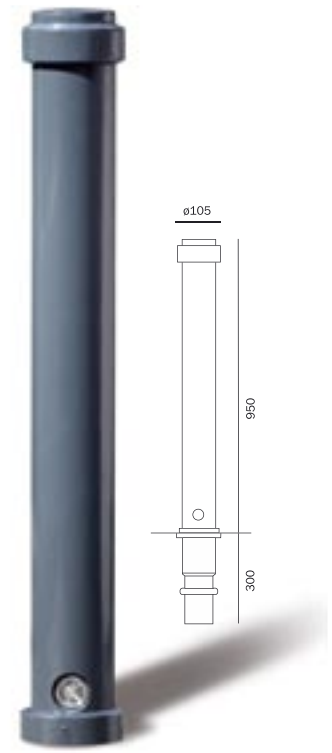

Avenue | Piazza | Quay

Material

Avenue, Piazza and Quay bollards are available in cast aluminium with 3p Technology® as a removable bollard or with a root for permanent installation. All are supplied in a primer finish as standard

See pages 60 - 61 for a full explanation of the 3p Technology® system

Options

May be painted any standard RAL colour

Weight

Avenue: 14kg

Piazza: 10kg

Quay: 9kg

Product Codes

See page 125 for Product Codes

Piazza