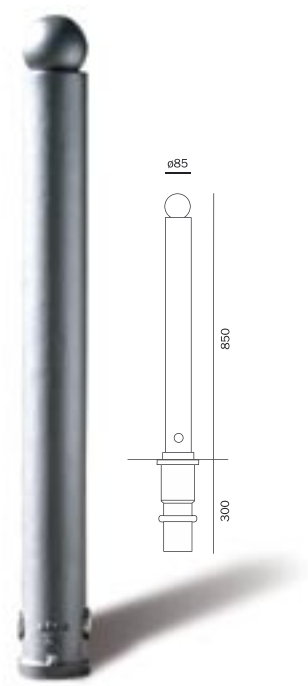

## Weight

Avenue: 14kg

Piazza: 10kg

Quay: 9kg

## Product Codes

See page 125 for Product Codes

Avenue

Piazza

Quay