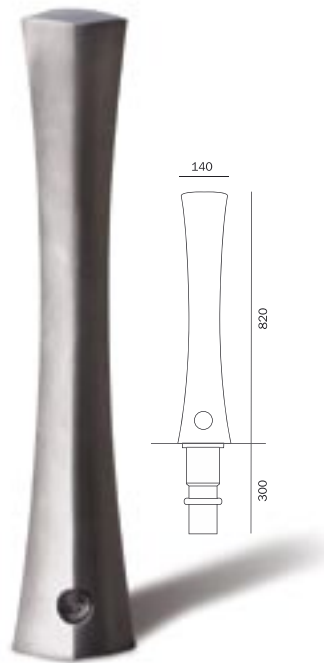

Avenue | Piazza | Quay

Material

Avenue, Piazza and Quay bollards are available in cast aluminium with 3p Technology® as a removable bollard or with a root for permanent installation. All are supplied in a primer finish as standard

See pages 60 - 61 for a full explanation of the 3p Technology® system

Options

May be painted any standard RAL colour

Weight

Avenue: 14kg

Piazza: 10kg

Quay: 9kg

Product Codes

See page 125 for Product Codes

Avenue