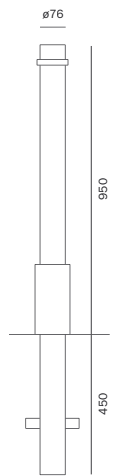

## Options

Available in a brushed finish

Four versions of Isis are available:

- With flange plate
- With root
- Removable (lift out) with key release
- Hinge down with key release

## Weight

10kg max

## Product Codes

See page 125 for Product Codes

Flange Plate

Root

Removable

Hinged