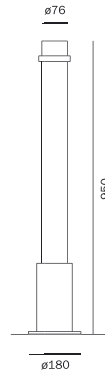

## Options

Available in a brushed finish

Four versions of Isis are available:

- With flange plate
- With root
- Removable (lift out) with key release
- Hinge down with key release

## Weight

10kg max

## Product Codes

See page 125 for Product Codes

Flange Plate

Root

Removable

Hinged