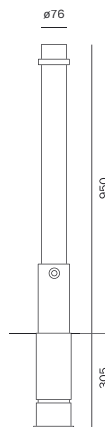

## Options

Available in a brushed finish

Four versions of Isis are available:

- With flange plate
- With root
- Removable (lift out) with key release
- Hinge down with key release

## Weight

10kg max

## Product Codes

See page 125 for Product Codes

Flange Plate

Root

Removable

Hinged